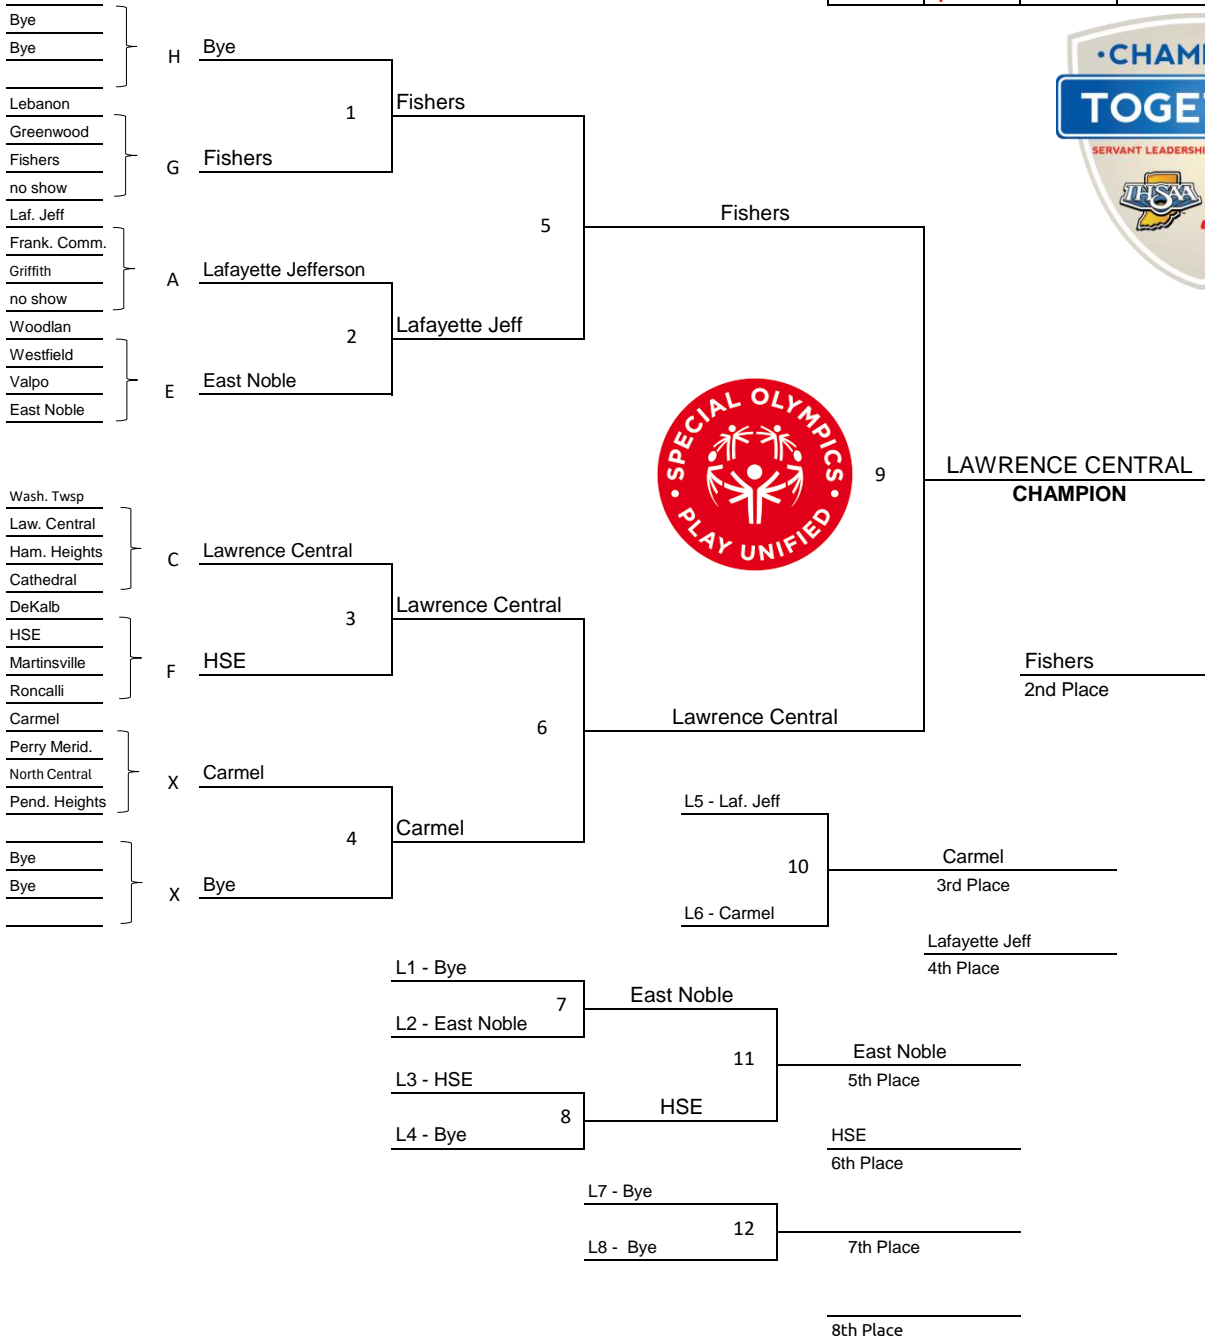

# 2024 UNIFIED BOCCE TOURNAMENT

POOL A	POOL B	POOL C	POOL D	POOL E	POOL F	POOL G	POOL H
Lafayette J	Washingto P.	Heights	Carmel	Woodlan	DeKalb	Lebanon	Bye
Franklin Cc	Lawrence ( Cathedral	S'ville-NA	Westfield	HSE	Greenwoo	Bye	
Mississinev	EN - NA	Highland	Perry Meri	Valparaiso	Martinsvill	Columbus	Bye
Griffith	H. Heights	Edge - NA	North Cent	East Noble	Roncalli	Fishers	Bye

Schedule	Time	Championship Schedule
T1 vs. T2	11:30a	2:45p Elite 8 (Games 1-4)
T3 vs. T4	12p	3:15p Final 4 (G5-8)
T1 vs. T3	12:30p	3:45p Championship Match (G9) Placing Matches (G10-12)
T2 vs. T4	1p	
T1 vs. T4	1:30p	4:20p Awards
T2 vs. T3	2p	

4 Team Pool Schedule			
MATCH	TIME	PLAY	REF
1	11:30 AM	1 v. 2	
2	12:00 PM	3 v. 4	
3	12:30 PM	1 v. 3	
4	1:00 PM	2 v. 4	
5	1:30 PM	1 v. 4	
6	2:00 PM	2 v. 3	

Championship Schedule	
MATCH	TIME
1 thru 4	2:45 - 3:10 PM
5 thru 8	3:15 - 3:40 PM
9 thru 12	3:45 - 4:10 PM
Awards	Approx. 4:20 PM