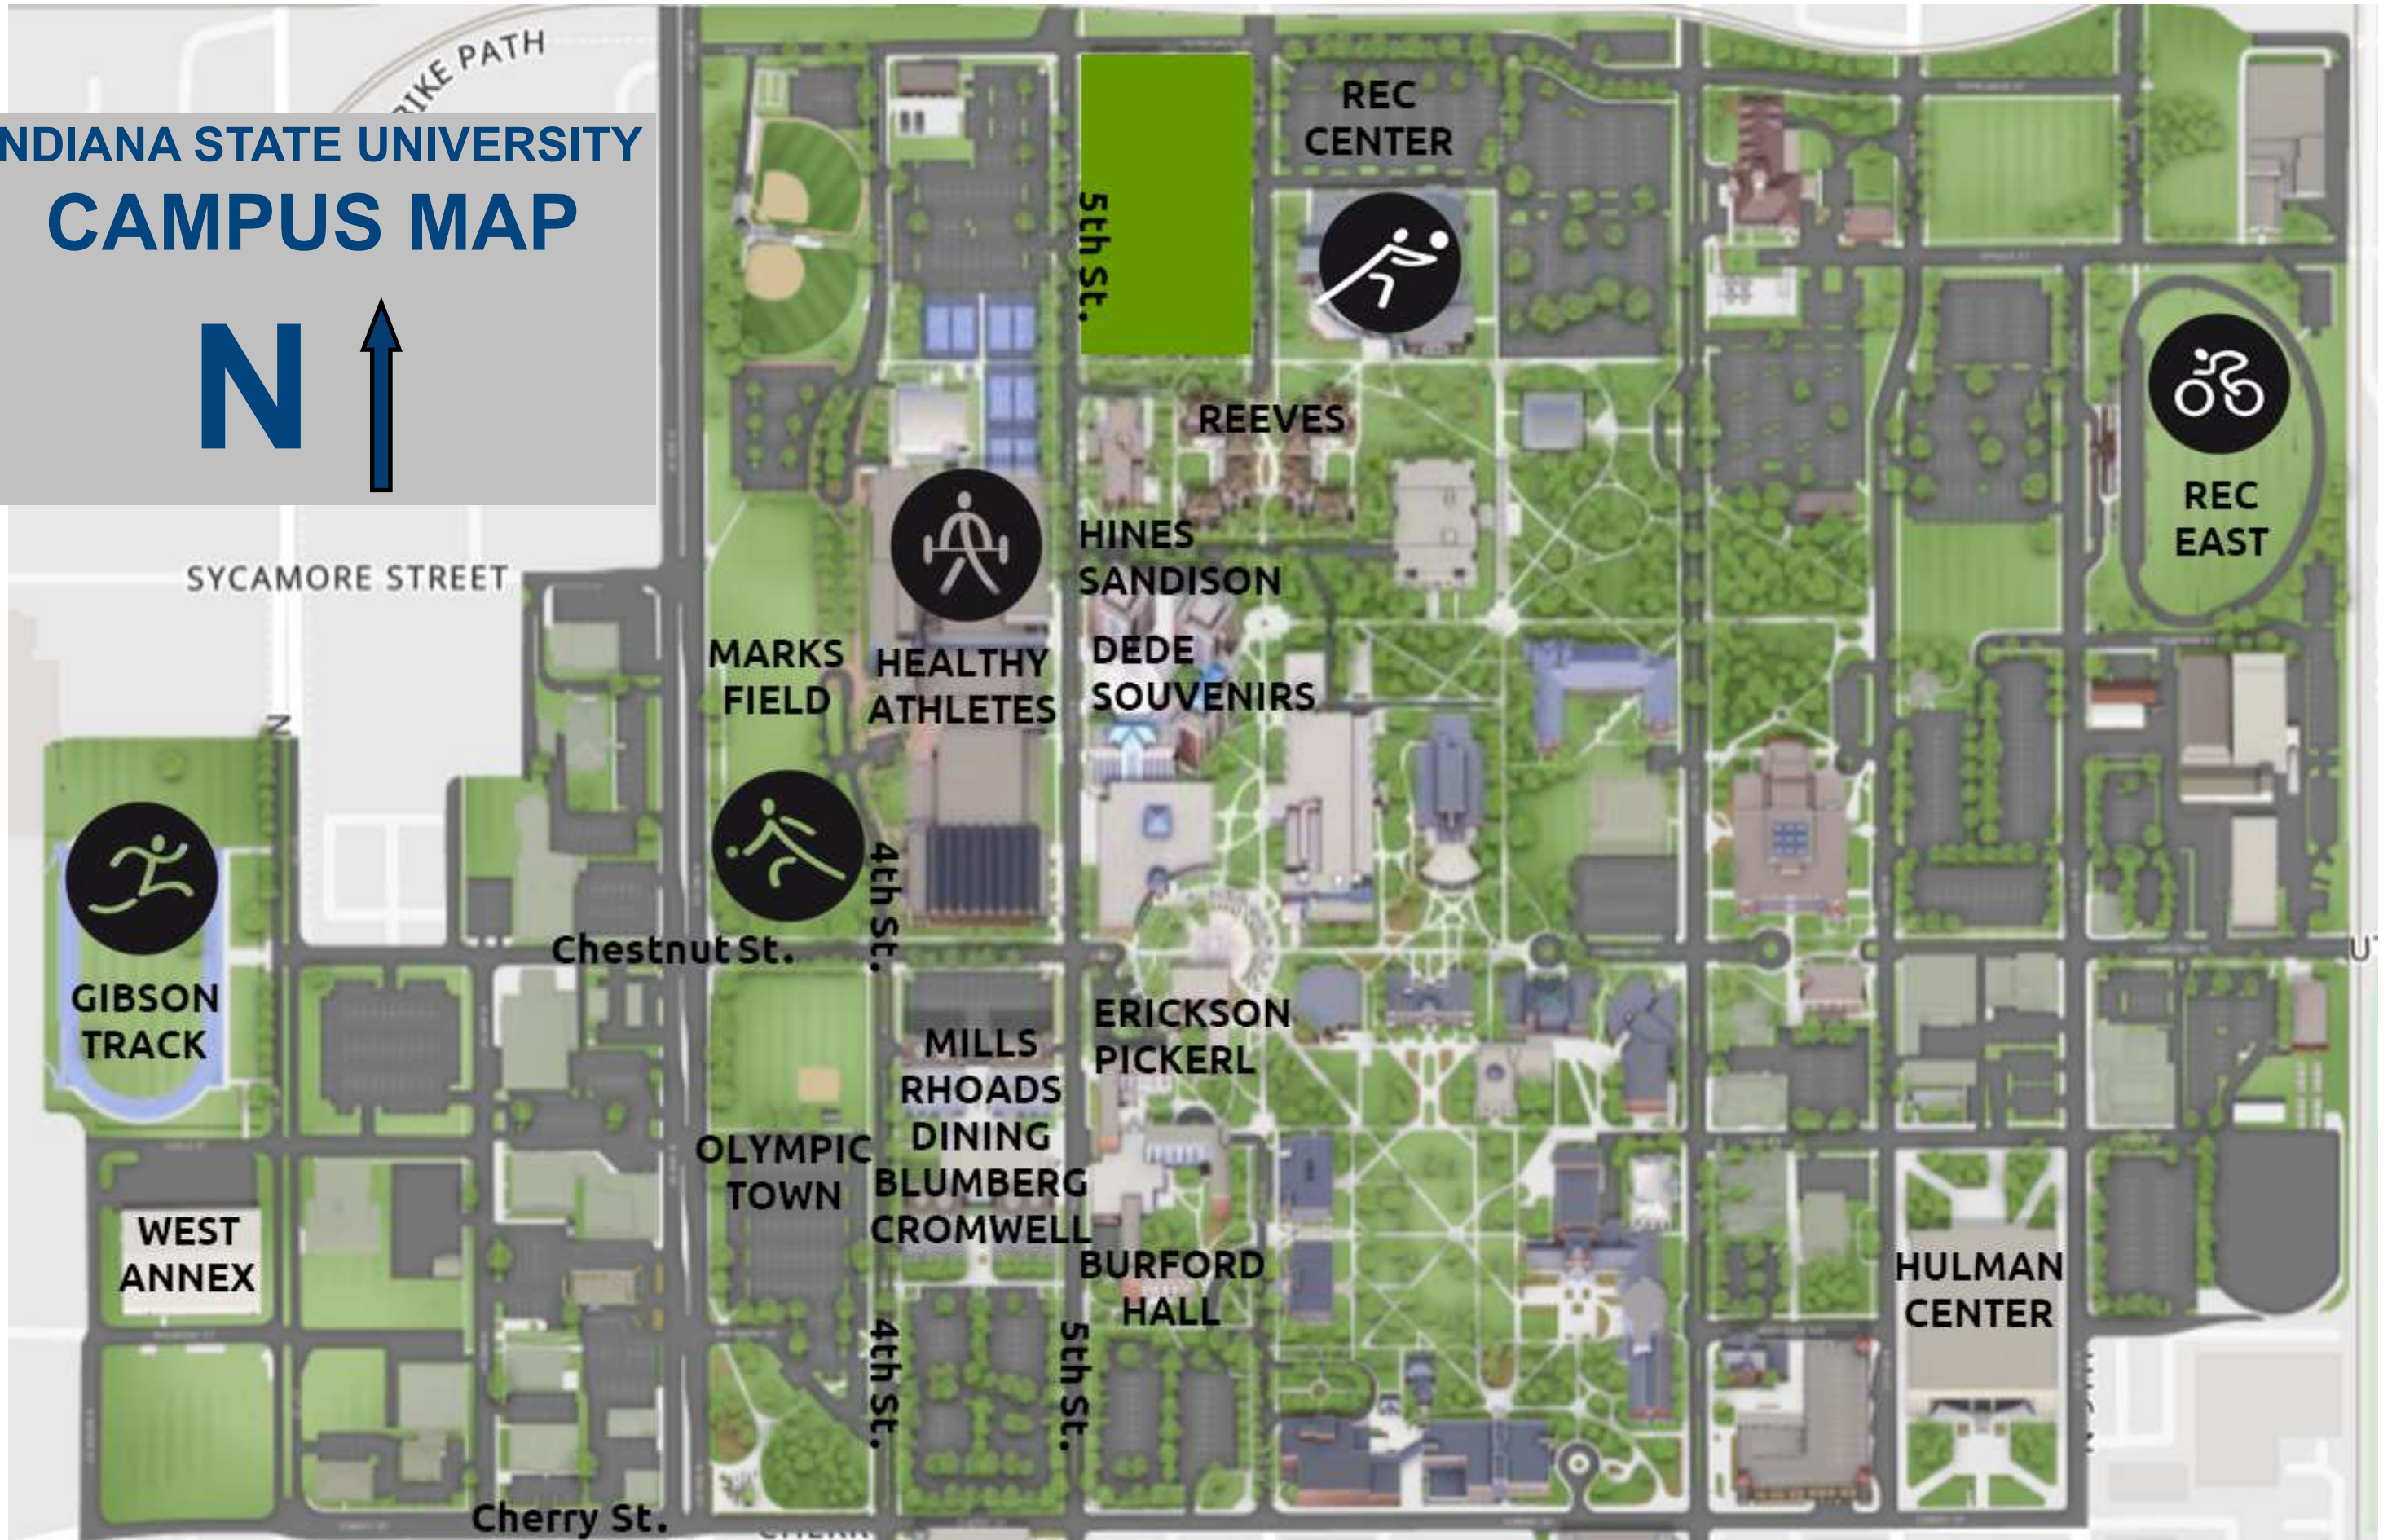

# INDIANA STATE UNIVERSITY CAMPUS MAP

# INDIANA STATE UNIVERSITY PARKING MAP

# CAMPUS MAP

SRC LOT **P**

APARTMENTS EAST

APARTMENTS WEST

**P** COOK LOT

PERCOPO