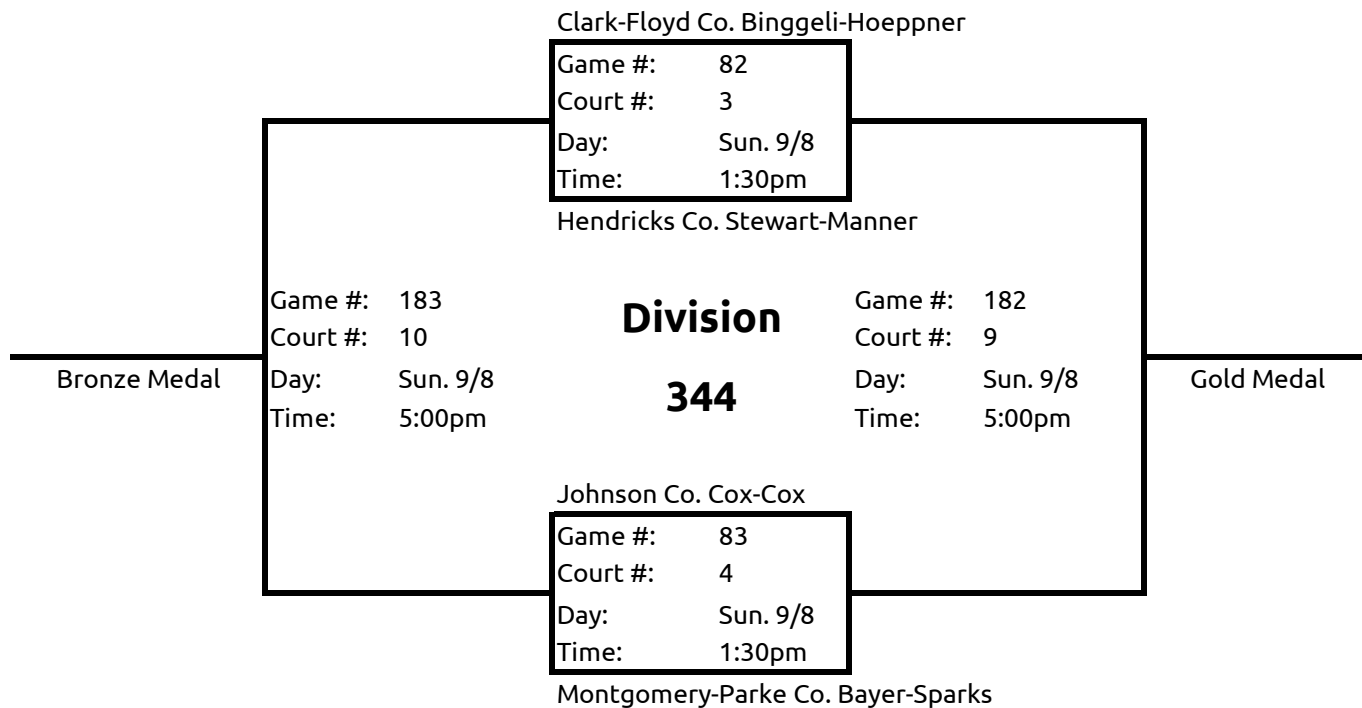

Game #: 73  
Court #: 9  
Day: Sun. 9/8  
Time: 11:20am

Lawrence Co. McCullough-Stiffler

Game #: 177  
Court #: 4  
Day: Sun. 9/8  
Time: 5:00pm

Bronze Medal

**Division**  
**341**

Game #: 176  
Court #: 3  
Day: Sun. 9/8  
Time: 5:00pm

Gold Medal

Madison Co. Gouker-Gouker

Game #: 74  
Court #: 10  
Day: Sun. 9/8  
Time: 11:20am

Tippecanoe Co. Neff-Young

<b>Division</b>
<b>349</b>

Team	Record	Place
Jay Co. Atkinson-Campbell		
Vanderburgh Co. Cleveland-Houston		
Washington Co. Bagshaw-Beldon		