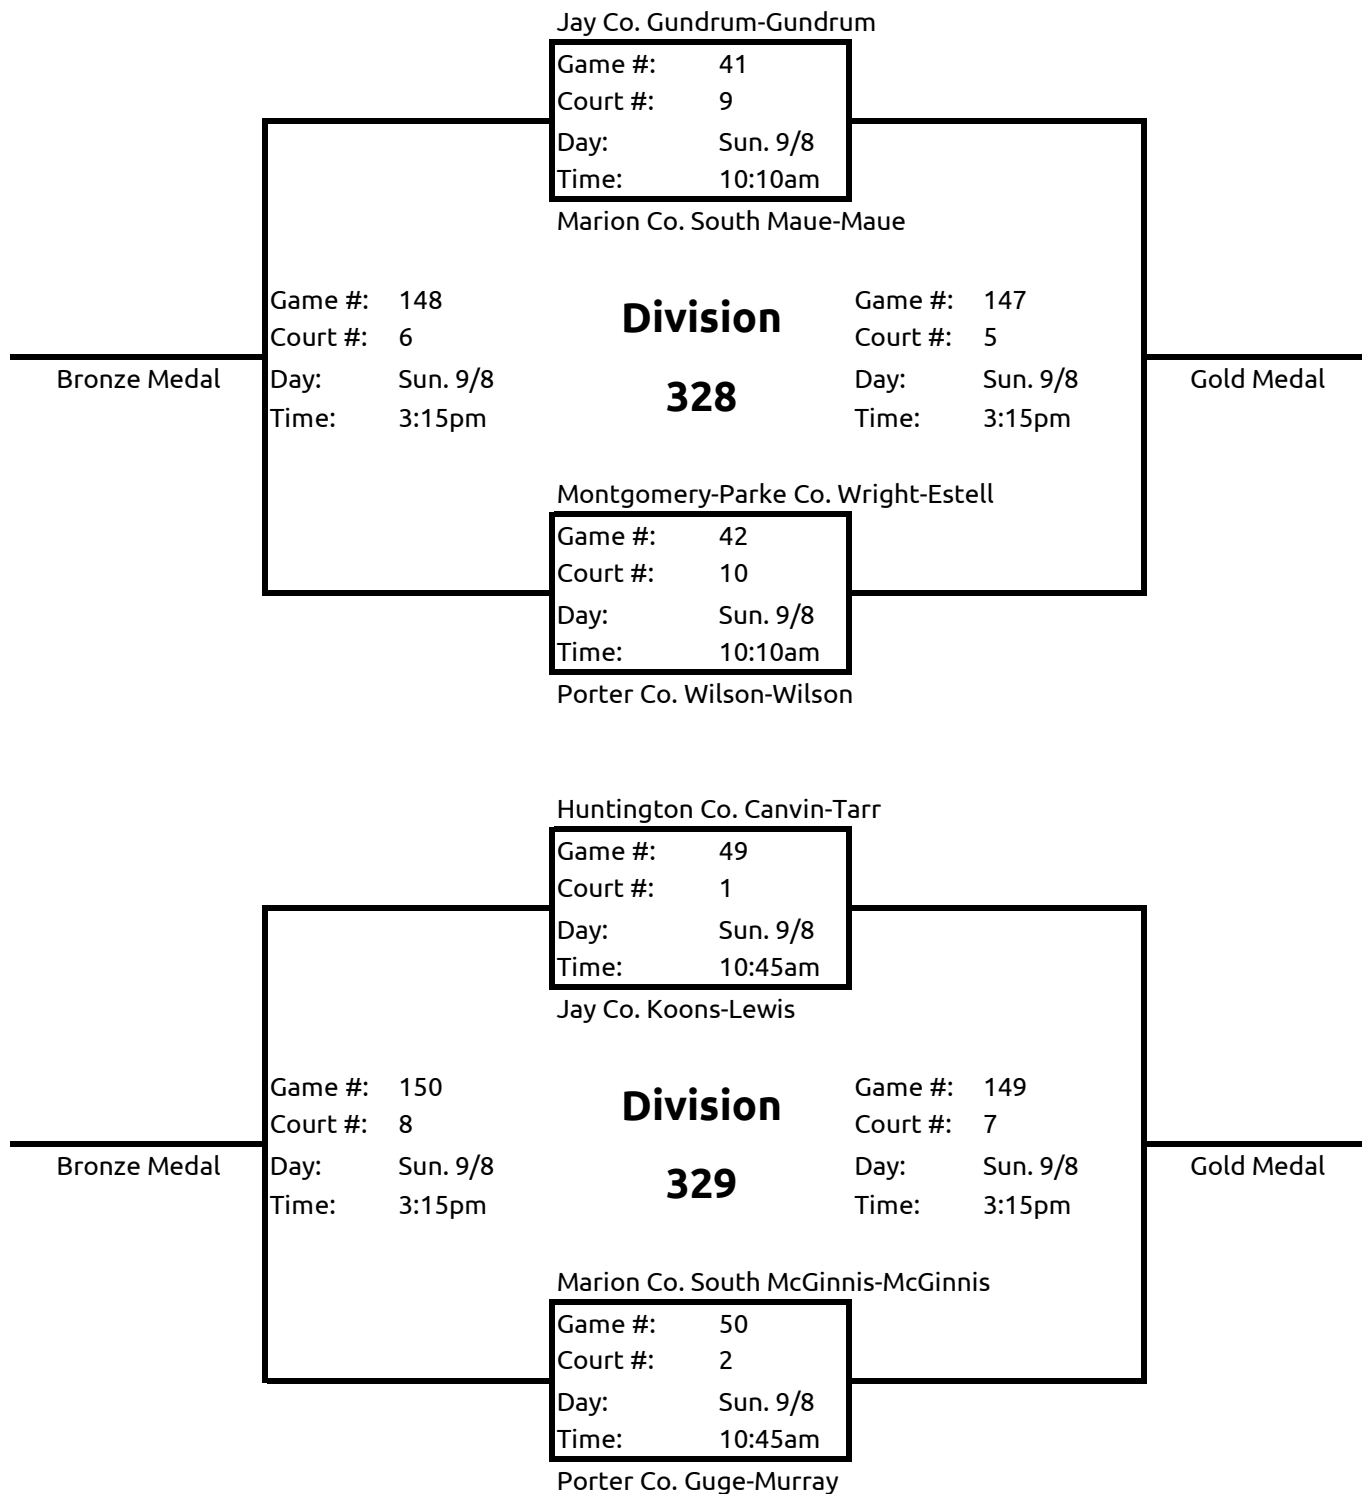

Team	Record	Place
Carroll Co. Sherman-Williams		
Lake Co. Sorbello-Sorbello		
ROD Co. Cutter-Cutter		

\*In the event of a tie...score differential will be used as the tie-breaker  
 (Total Points For) - (Total Points Against)

Lake Co. Partin-Partin

Game #: 78
Court #: 14
Day: Sun. 9/8
Time: 11:20am

Lawrence Co. Weaver-Weaver

Lawrence Co. Weaver-Weaver

Game #: 109
Court #: 14
Day: Sun. 9/8
Time: 2:05pm

Vanderburgh Co. Drake-Drake

Vanderburgh Co. Drake-Drake

Game #: 156
Court #: 14
Day: Sun. 9/8
Time: 3:50pm

Lake Co. Partin-Partin

<b>Division</b>
<b>350</b>

Team	Record	Place
Lake Co. Partin-Partin		
Lawrence Co. Weaver-Weaver		
Vanderburgh Co. Drake-Drake		