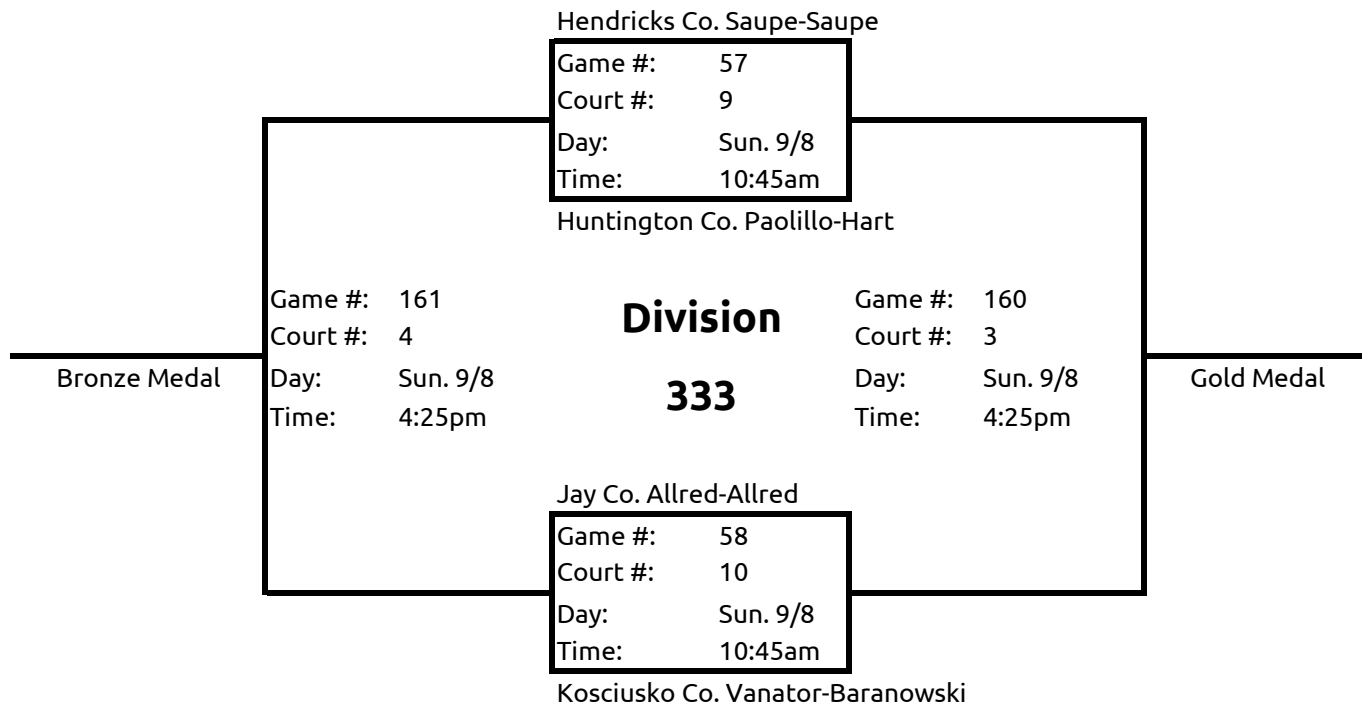

Team	Record	Place
Carroll Co. Sherman-Williams		
Lake Co. Sorbello-Sorbello		
ROD Co. Cutter-Cutter		

\*In the event of a tie...score differential will be used as the tie-breaker  
 (Total Points For) - (Total Points Against)

Vanderburgh Co. Drake-Drake

Game #: 156
Court #: 14
Day: Sun. 9/8
Time: 3:50pm

Lake Co. Partin-Partin

<b>Division</b>
<b>350</b>

Team	Record	Place
Lake Co. Partin-Partin		
Lawrence Co. Weaver-Weaver		
Vanderburgh Co. Drake-Drake		