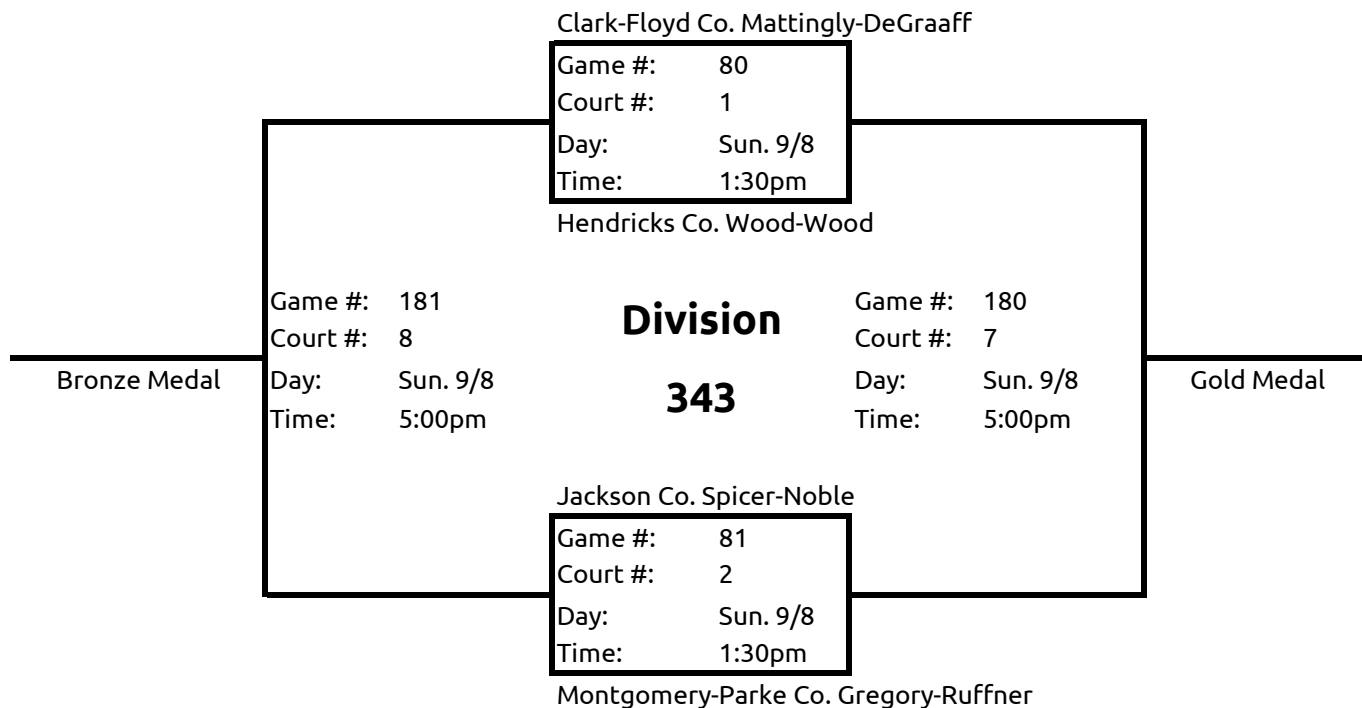

Game #: 73  
Court #: 9  
Day: Sun. 9/8  
Time: 11:20am

Lawrence Co. McCullough-Stiffler

Game #: 177  
Court #: 4  
Day: Sun. 9/8  
Time: 5:00pm

Bronze Medal

**Division**  
**341**

Game #: 176  
Court #: 3  
Day: Sun. 9/8  
Time: 5:00pm

Gold Medal

Madison Co. Gouker-Gouker

Game #: 74  
Court #: 10  
Day: Sun. 9/8  
Time: 11:20am

Tippecanoe Co. Neff-Young

<b>Division</b>
<b>349</b>

Team	Record	Place
Jay Co. Atkinson-Campbell		
Vanderburgh Co. Cleveland-Houston		
Washington Co. Bagshaw-Beldon		