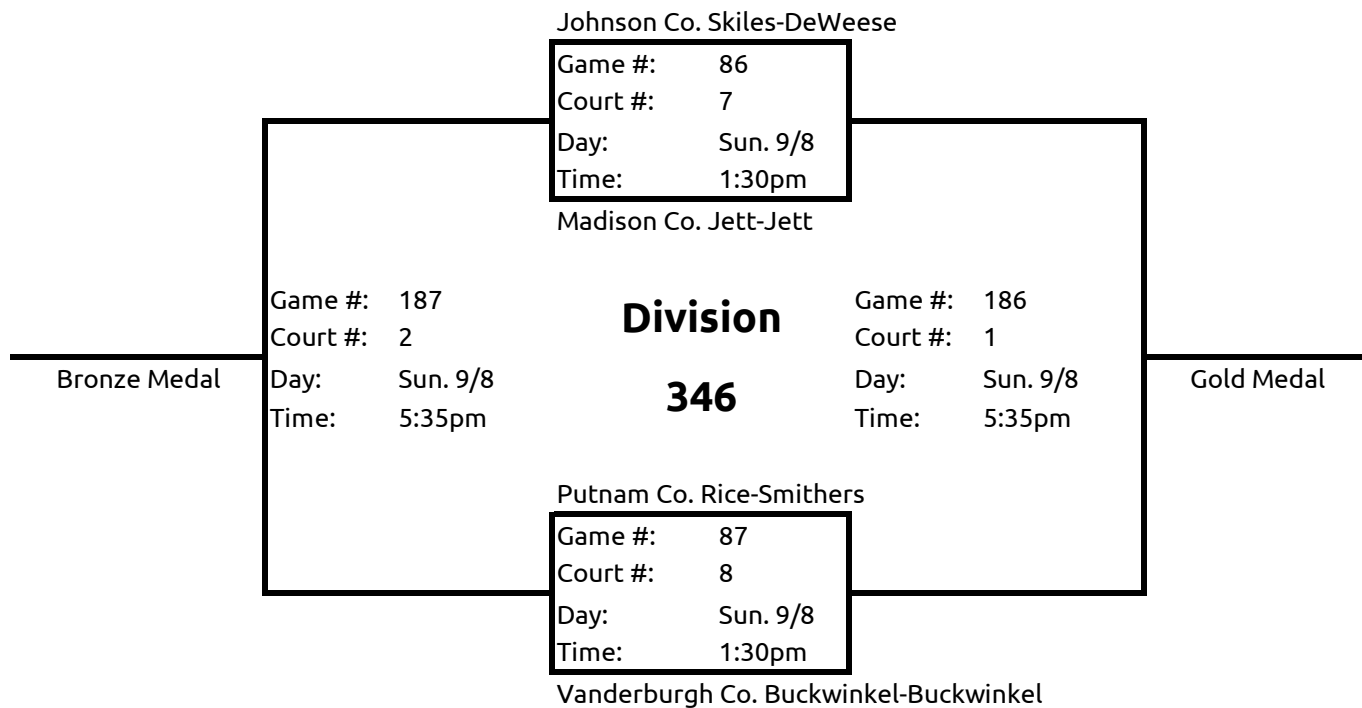

Gold Medal

Madison Co. Gouker-Gouker

Game #: 74  
Court #: 10  
Day: Sun. 9/8  
Time: 11:20am

Tippecanoe Co. Neff-Young

<b>Division</b>
<b>349</b>

Team	Record	Place
Jay Co. Atkinson-Campbell		
Vanderburgh Co. Cleveland-Houston		
Washington Co. Bagshaw-Beldon		

\*In the event of a tie...score differential will be used as the tie-breaker  
(Total Points For) - (Total Points Against)

**2019 EKS Games  
Brebeuf Preparatory School**

**Corn Toss  
Unified 30 Foot Brackets**

Lake Co. Partin-Partin

Game #: 78
Court #: 14
Day: Sun. 9/8
Time: 11:20am

Lawrence Co. Weaver-Weaver

Lawrence Co. Weaver-Weaver

Game #: 109
Court #: 14
Day: Sun. 9/8
Time: 2:05pm

Vanderburgh Co. Drake-Drake

Vanderburgh Co. Drake-Drake

Game #: 156
Court #: 14
Day: Sun. 9/8
Time: 3:50pm

Lake Co. Partin-Partin

<b>Division</b>
<b>350</b>

Team	Record	Place
Lake Co. Partin-Partin		
Lawrence Co. Weaver-Weaver		
Vanderburgh Co. Drake-Drake		