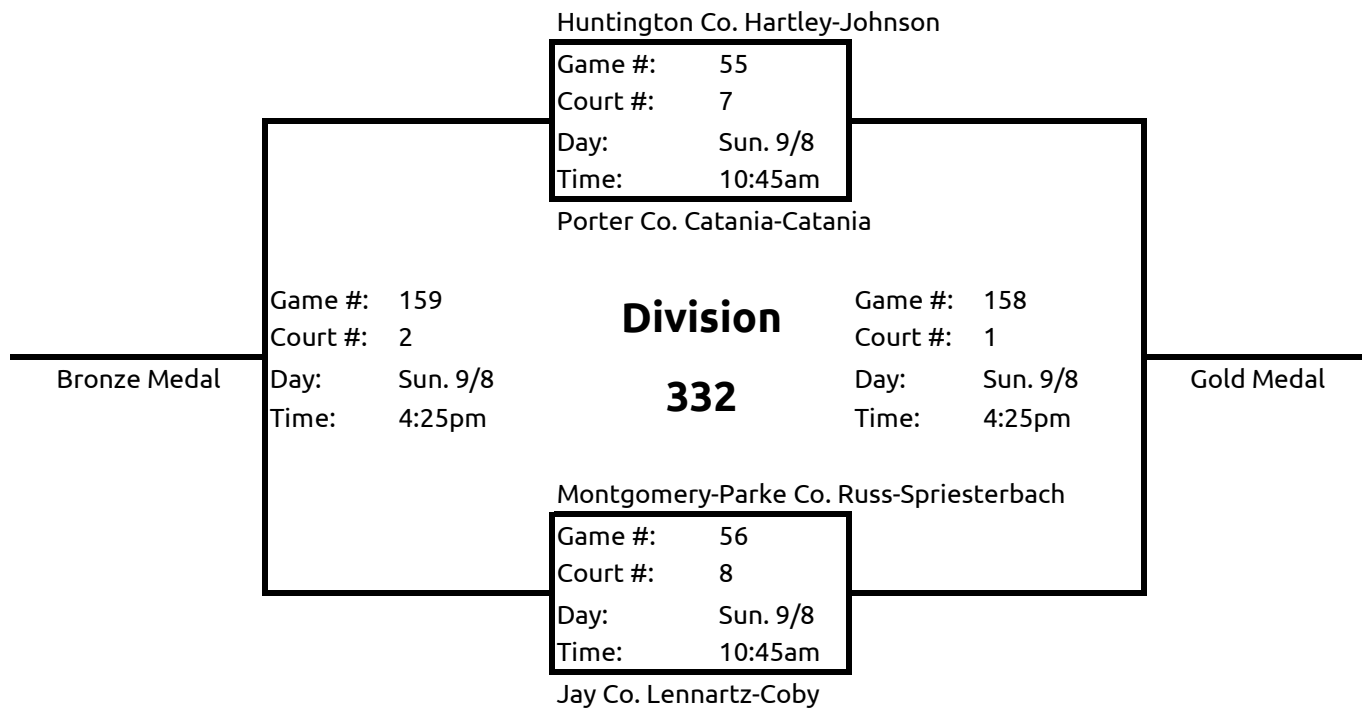

Team	Record	Place
Carroll Co. Sherman-Williams		
Lake Co. Sorbello-Sorbello		
ROD Co. Cutter-Cutter		

\*In the event of a tie...score differential will be used as the tie-breaker  
 (Total Points For) - (Total Points Against)

Huntington Co. Johnson-Wilcox

Game #: 59  
Court #: 11  
Day: Sun. 9/8  
Time: 10:45am

Vanderburgh Co. Kellems-Walton

Game #: 163  
Court #: 6  
Day: Sun. 9/8  
Time: 4:25pm

**Division**  
**334**

Game #: 162  
Court #: 5  
Day: Sun. 9/8  
Time: 4:25pm

Vanderburgh Co. Drake-Drake

Game #: 156
Court #: 14
Day: Sun. 9/8
Time: 3:50pm

Lake Co. Partin-Partin

<b>Division</b>
<b>350</b>

Team	Record	Place
Lake Co. Partin-Partin		
Lawrence Co. Weaver-Weaver		
Vanderburgh Co. Drake-Drake		