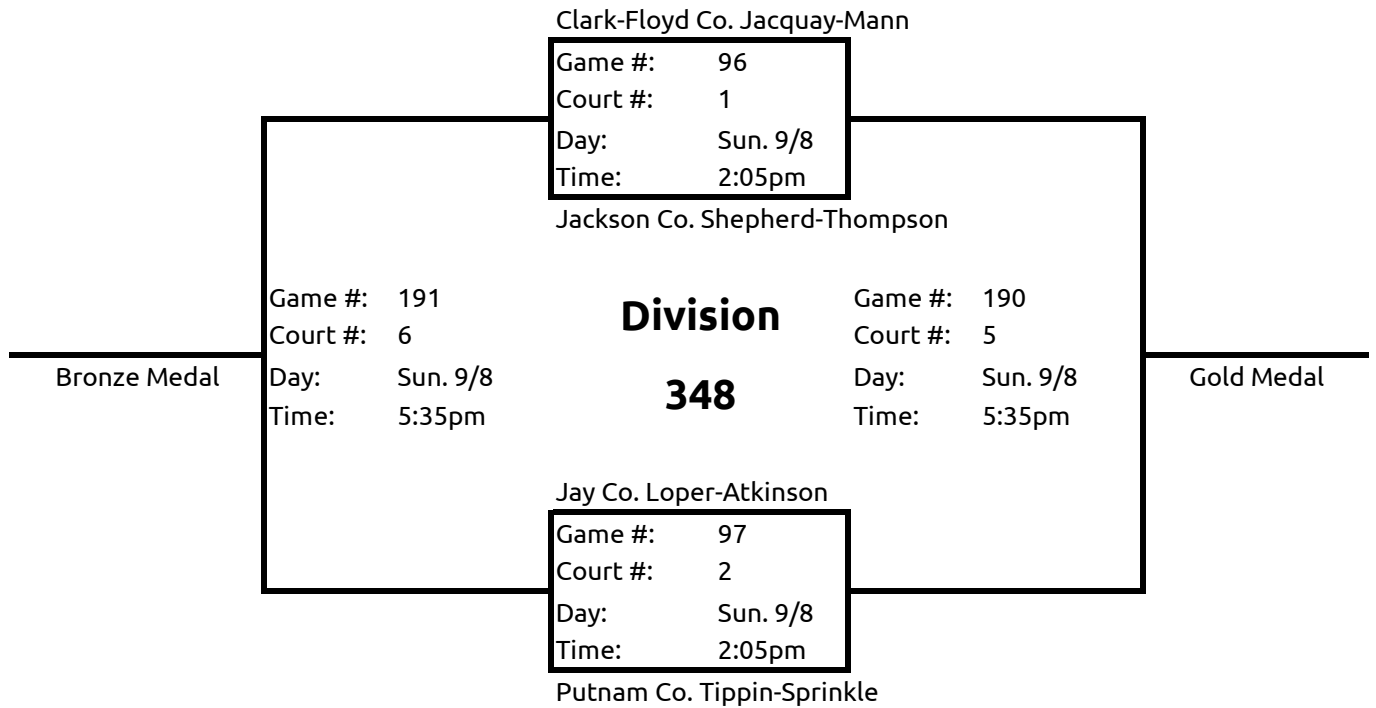

Gold Medal

Madison Co. Gouker-Gouker

Game #: 74  
Court #: 10  
Day: Sun. 9/8  
Time: 11:20am

Tippecanoe Co. Neff-Young

<b>Division</b>
<b>349</b>

Team	Record	Place
Jay Co. Atkinson-Campbell		
Vanderburgh Co. Cleveland-Houston		
Washington Co. Bagshaw-Beldon		

\*In the event of a tie...score differential will be used as the tie-breaker  
(Total Points For) - (Total Points Against)

**2019 EKS Games  
Brebeuf Preparatory School**

**Corn Toss  
Unified 30 Foot Brackets**

Lake Co. Partin-Partin

Game #: 78
Court #: 14
Day: Sun. 9/8
Time: 11:20am

Lawrence Co. Weaver-Weaver

Lawrence Co. Weaver-Weaver

Game #: 109
Court #: 14
Day: Sun. 9/8
Time: 2:05pm

Vanderburgh Co. Drake-Drake

Vanderburgh Co. Drake-Drake

Game #: 156
Court #: 14
Day: Sun. 9/8
Time: 3:50pm

Lake Co. Partin-Partin

<b>Division</b>
<b>350</b>

Team	Record	Place
Lake Co. Partin-Partin		
Lawrence Co. Weaver-Weaver		
Vanderburgh Co. Drake-Drake		