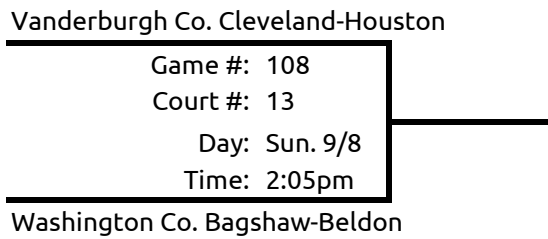

Gold Medal

Madison Co. Gouker-Gouker

Game #: 74  
Court #: 10  
Day: Sun. 9/8  
Time: 11:20am

Tippecanoe Co. Neff-Young

<b>Division</b>
<b>349</b>

Team	Record	Place
Jay Co. Atkinson-Campbell		
Vanderburgh Co. Cleveland-Houston		
Washington Co. Bagshaw-Beldon		