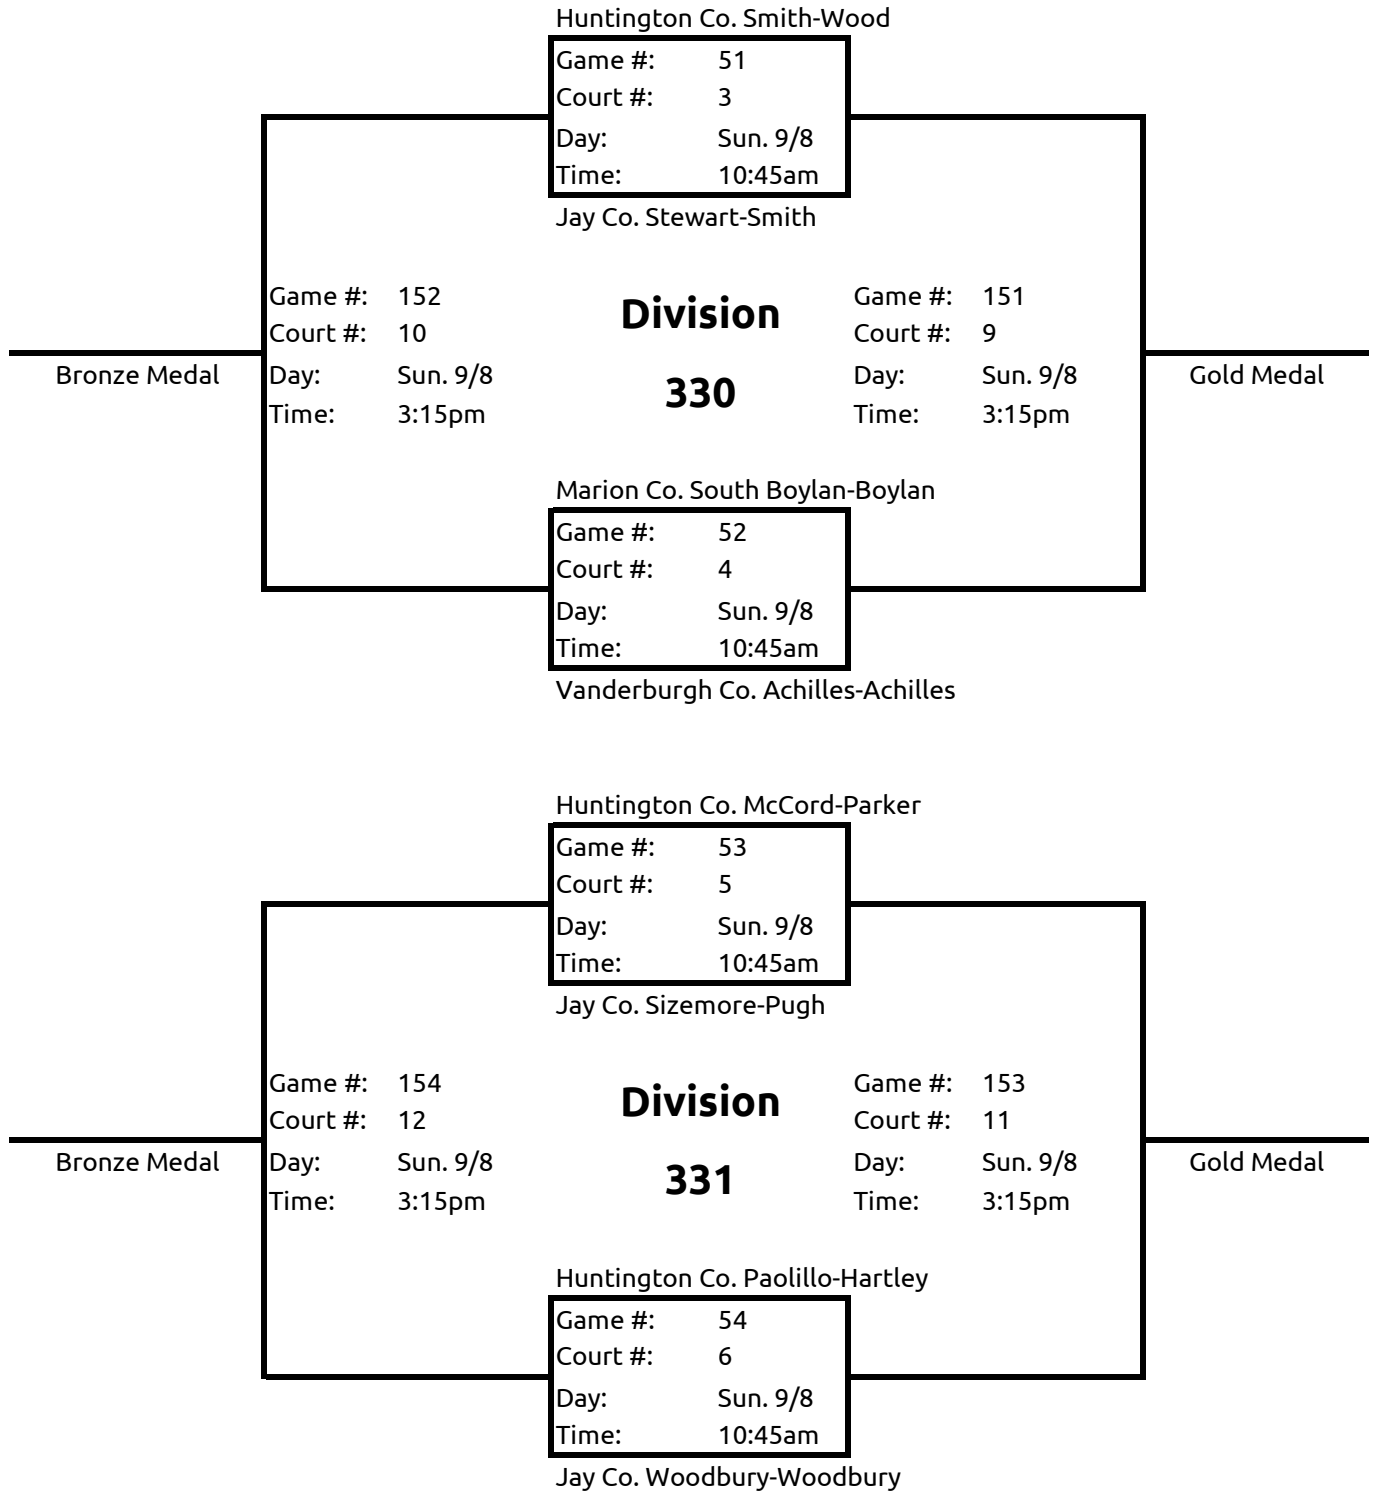

Team	Record	Place
Carroll Co. Sherman-Williams		
Lake Co. Sorbello-Sorbello		
ROD Co. Cutter-Cutter		

\*In the event of a tie...score differential will be used as the tie-breaker  
 (Total Points For) - (Total Points Against)

Lake Co. Partin-Partin

Game #: 78
Court #: 14
Day: Sun. 9/8
Time: 11:20am

Lawrence Co. Weaver-Weaver

Lawrence Co. Weaver-Weaver

Game #: 109
Court #: 14
Day: Sun. 9/8
Time: 2:05pm

Vanderburgh Co. Drake-Drake

Vanderburgh Co. Drake-Drake

Game #: 156
Court #: 14
Day: Sun. 9/8
Time: 3:50pm

Lake Co. Partin-Partin

<b>Division</b>
<b>350</b>

Team	Record	Place
Lake Co. Partin-Partin		
Lawrence Co. Weaver-Weaver		
Vanderburgh Co. Drake-Drake		