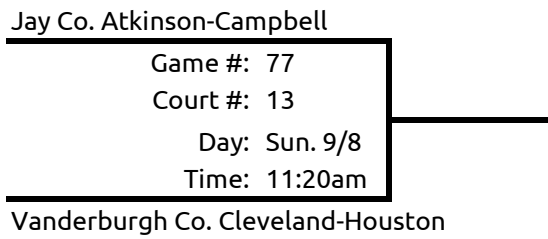

Gold Medal

Madison Co. Gouker-Gouker

Game #: 74  
Court #: 10  
Day: Sun. 9/8  
Time: 11:20am

Tippecanoe Co. Neff-Young

<b>Division</b>
<b>349</b>

Team	Record	Place
Jay Co. Atkinson-Campbell		
Vanderburgh Co. Cleveland-Houston		
Washington Co. Bagshaw-Beldon		