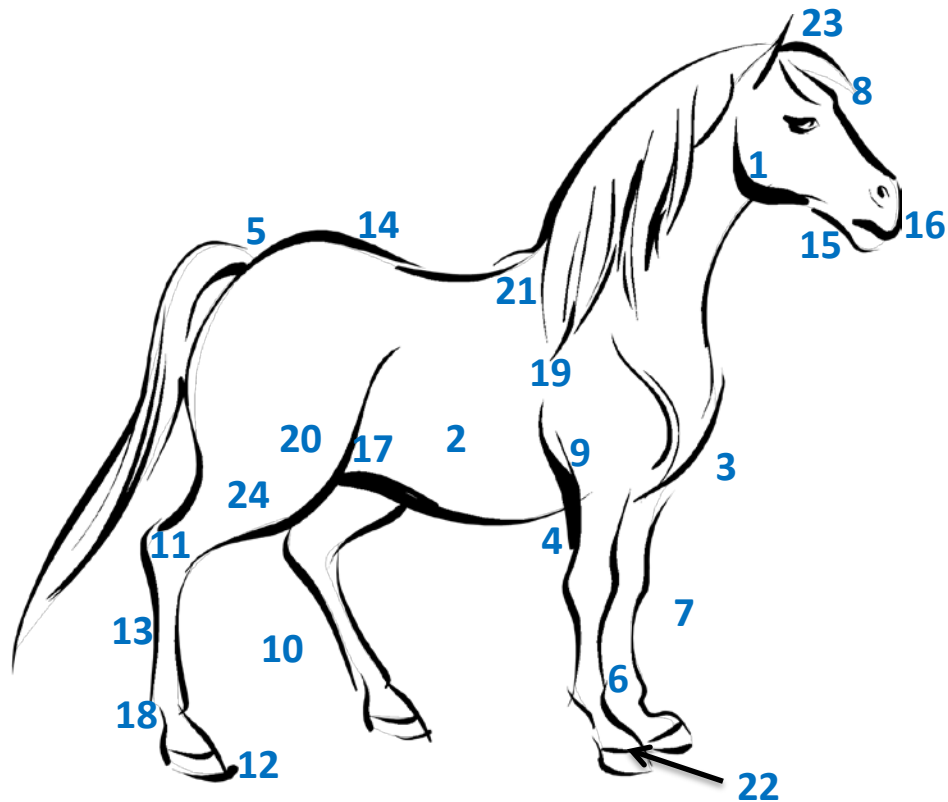

Equestrian: Horse Part Identification

- | | |
|--------------|-----------------|
| 1. Jowl | 13. Cannon |
| 2. Barrel | 14. Loins |
| 3. Chest | 15. Chin Groove |
| 4. Chestnut | 16. Muzzle |
| 5. Dock | 17. Flank |
| 6. Fetlock | 18. Pastern |
| 7. Forelegs | 19. Shoulder |
| 8. Forelock | 20. Stifle |
| 9. Elbow | 21. Withers |
| 10. Hindlegs | 22. Coronet |
| 11. Hock | 23. Poll |
| 12. Hoof | 24. Gaskin |