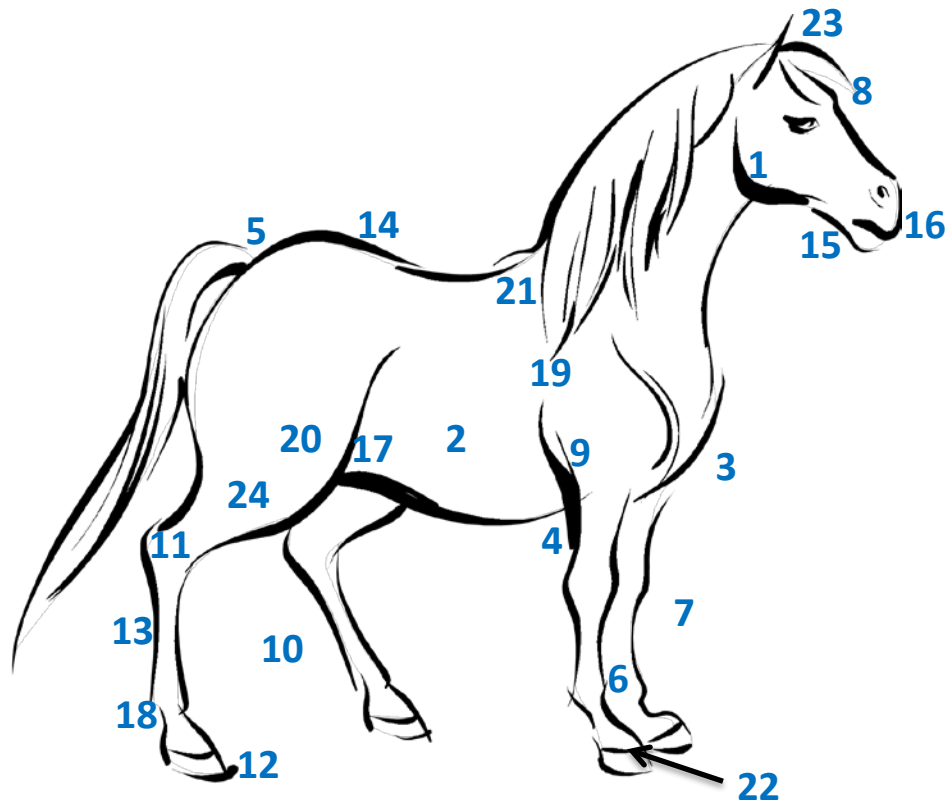

## Equestrian: Horse Part Identification

- |              |                 |
|--------------|-----------------|
| 1. Jowl      | 13. Cannon      |
| 2. Barrel    | 14. Loins       |
| 3. Chest     | 15. Chin Groove |
| 4. Chestnut  | 16. Muzzle      |
| 5. Dock      | 17. Flank       |
| 6. Fetlock   | 18. Pastern     |
| 7. Forelegs  | 19. Shoulder    |
| 8. Forelock  | 20. Stifle      |
| 9. Elbow     | 21. Withers     |
| 10. Hindlegs | 22. Coronet     |
| 11. Hock     | 23. Poll        |
| 12. Hoof     | 24. Gaskin      |