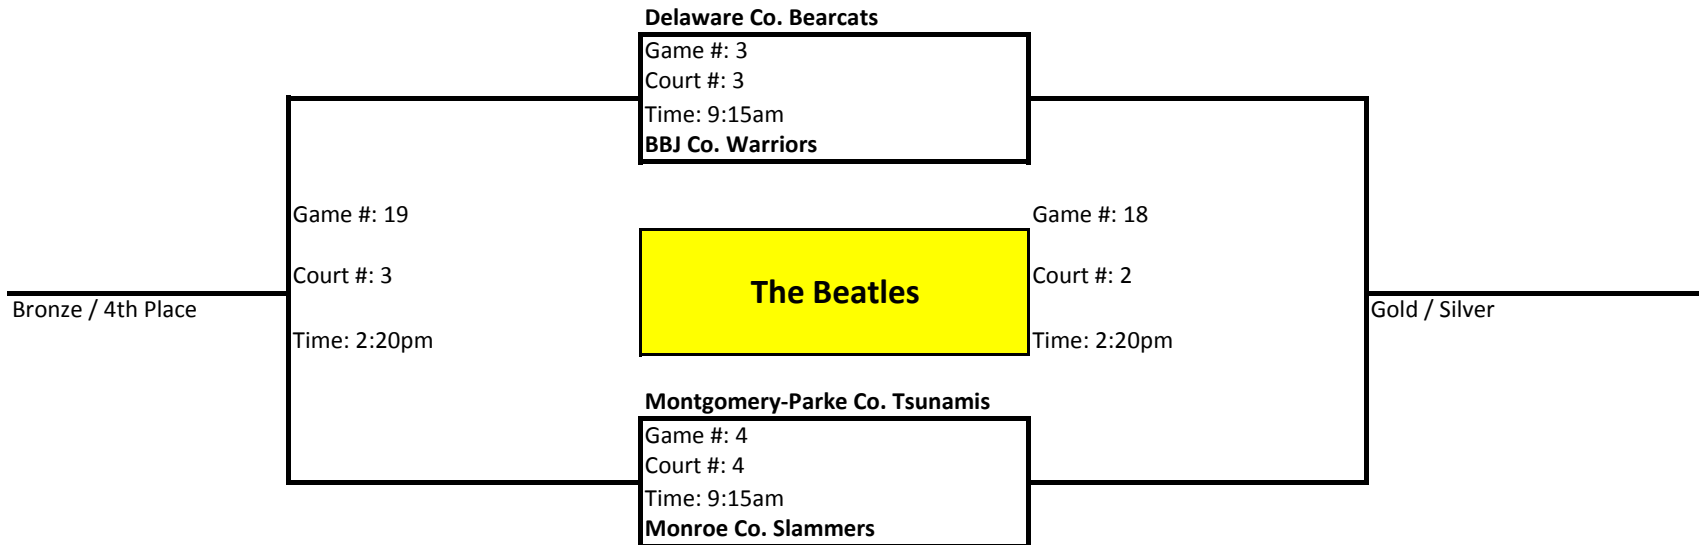

## St. Joe Co. Siples

Game #: 15  
 Court #: 3  
 Time: 1:30pm  
**Delaware Co. Rebels**

## Delaware Co. Rebels

Game #: 23  
 Court #: 3  
 Time: 3:10pm  
**ROD Co. Hot Rods #1**

Team	Record	Score Differential	Place
ROD Co. Hot Rods #1			
St. Joe Co. Siples			
Delaware Co. Rebels			

\*\*\*Awards in round-robin style divisions will be based on team record. If there is a tie based on team record, score differential will be used to determine awards.

**Marion Co. West Spikers**

Game #: 10  
Court #: 2  
Time: 10:55am  
**Marion Co. South Hurricanes**

**Marion Co. South Hurricanes**

Game #: 14  
Court #: 2  
Time: 1:30pm  
**Delaware Co. Cardinals**

**Delaware Co. Cardinals**