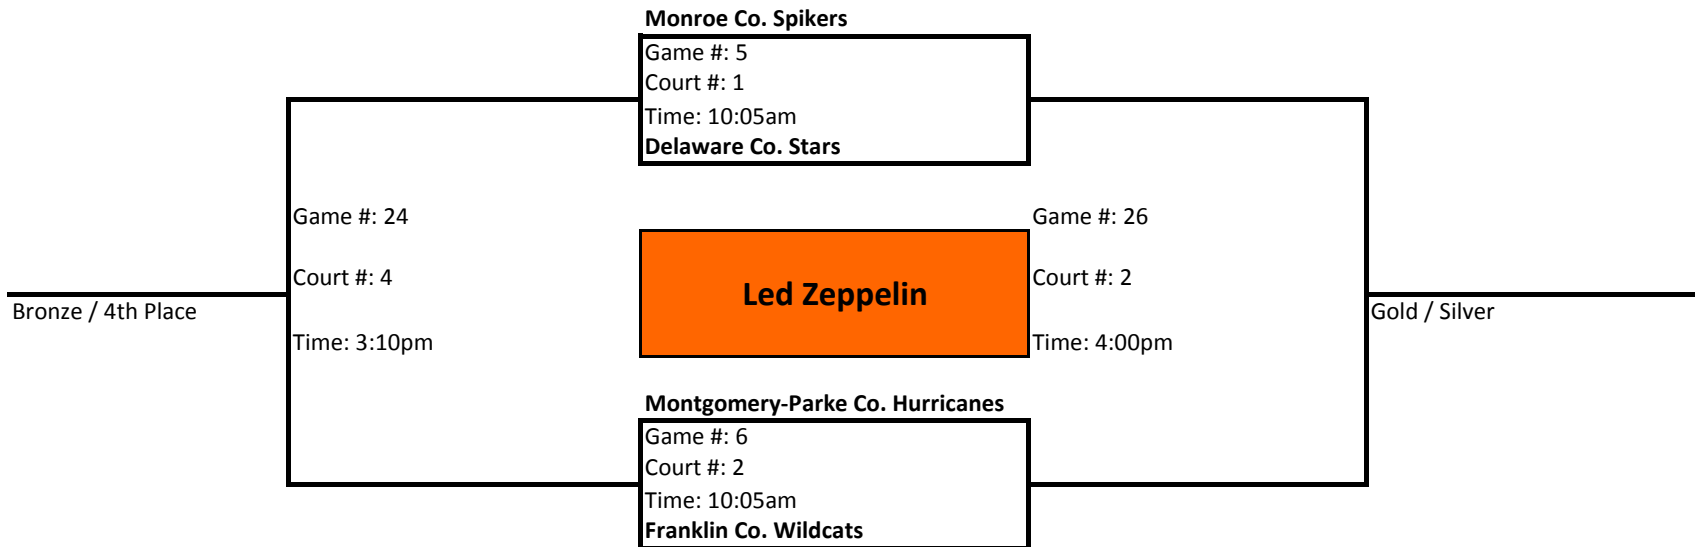

## Delaware Co. Rebels

Game #: 23  
 Court #: 3  
 Time: 3:10pm  
**ROD Co. Hot Rods #1**

Team	Record	Score Differential	Place
ROD Co. Hot Rods #1			
St. Joe Co. Siples			
Delaware Co. Rebels			

\*\*\*Awards in round-robin style divisions will be based on team record. If there is a tie based on team record, score differential will be used to determine awards.

**Marion Co. West Spikers**

Game #: 10  
Court #: 2  
Time: 10:55am  
**Marion Co. South Hurricanes**

**Marion Co. South Hurricanes**

Game #: 14  
Court #: 2  
Time: 1:30pm  
**Delaware Co. Cardinals**

**Delaware Co. Cardinals**

Game #: 22  
Court #: 2  
Time: 3:10pm  
**Marion Co. West Spikers**

**Queen**

Team	Record	Score Differential	Place
Marion Co. West Spikers			
Marion Co. South Hurricanes			
Delaware Co. Cardinals			

\*\*\*Awards in round-robin style divisions will be based on team record. If there is a tie based on team record, score differential will be used to determine awards.