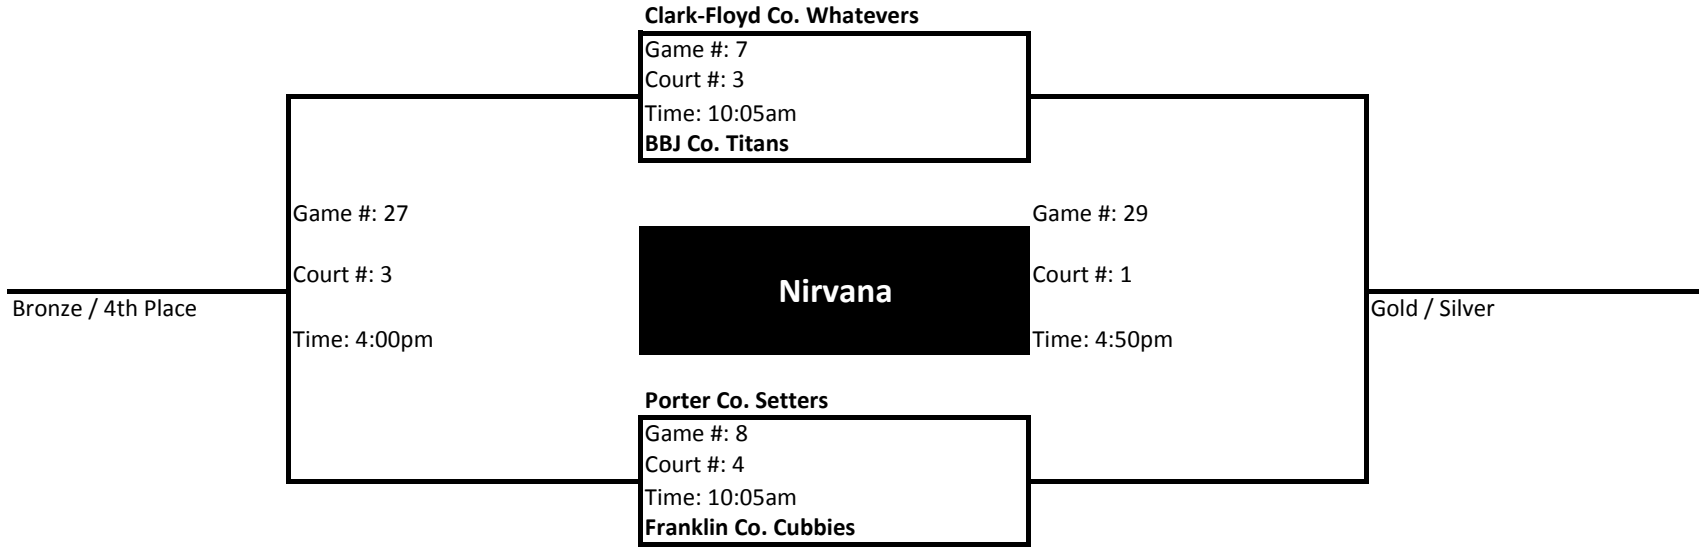

## Delaware Co. Rebels

Game #: 23  
 Court #: 3  
 Time: 3:10pm  
**ROD Co. Hot Rods #1**

Team	Record	Score Differential	Place
ROD Co. Hot Rods #1			
St. Joe Co. Siples			
Delaware Co. Rebels			

\*\*\*Awards in round-robin style divisions will be based on team record. If there is a tie based on team record, score differential will be used to determine awards.

**Marion Co. West Spikers**

Game #: 10  
Court #: 2  
Time: 10:55am  
**Marion Co. South Hurricanes**

**Marion Co. South Hurricanes**

Game #: 14  
Court #: 2  
Time: 1:30pm  
**Delaware Co. Cardinals**

**Delaware Co. Cardinals**

Game #: 22  
Court #: 2  
Time: 3:10pm  
**Marion Co. West Spikers**

**Queen**

Team	Record	Score Differential	Place
Marion Co. West Spikers			
Marion Co. South Hurricanes			
Delaware Co. Cardinals			

\*\*\*Awards in round-robin style divisions will be based on team record. If there is a tie based on team record, score differential will be used to determine awards.