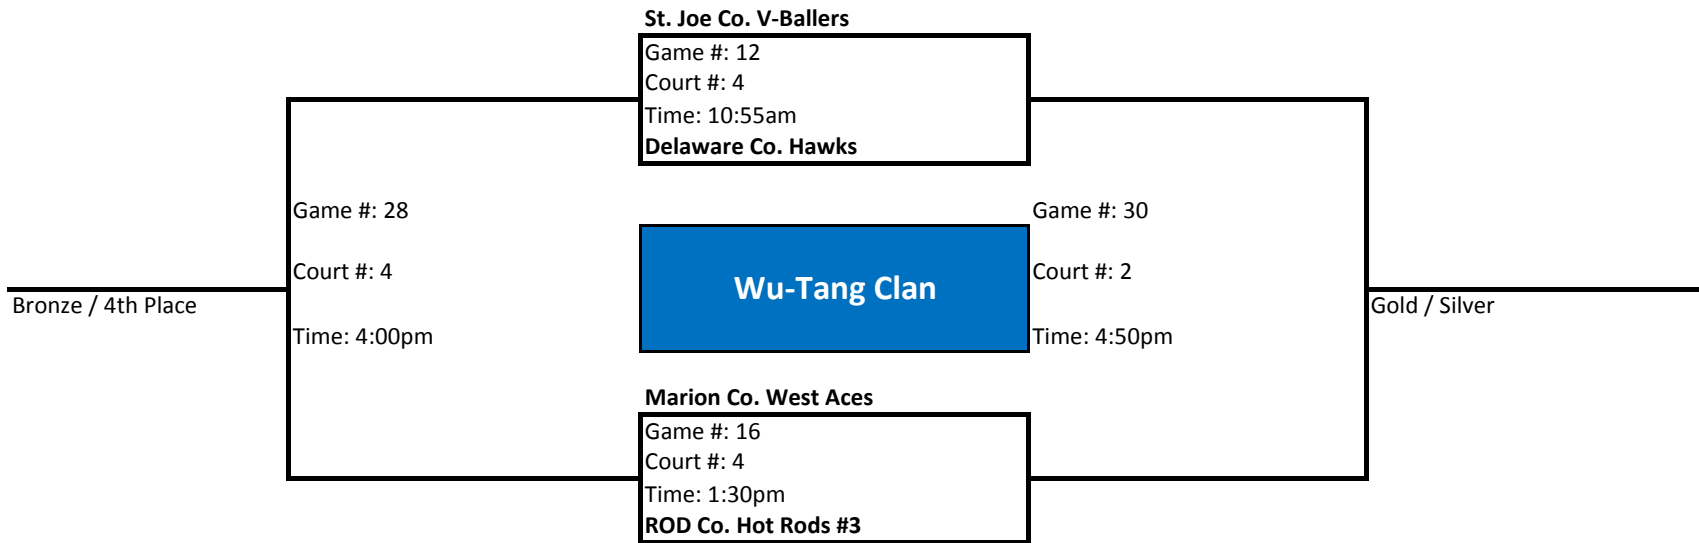

## Delaware Co. Rebels

Game #: 23  
 Court #: 3  
 Time: 3:10pm  
**ROD Co. Hot Rods #1**

Team	Record	Score Differential	Place
ROD Co. Hot Rods #1			
St. Joe Co. Siples			
Delaware Co. Rebels			

\*\*\*Awards in round-robin style divisions will be based on team record. If there is a tie based on team record, score differential will be used to determine awards.

**Marion Co. West Spikers**

Game #: 10  
Court #: 2  
Time: 10:55am  
**Marion Co. South Hurricanes**

**Marion Co. South Hurricanes**

Game #: 14  
Court #: 2  
Time: 1:30pm  
**Delaware Co. Cardinals**

**Delaware Co. Cardinals**

Game #: 22  
Court #: 2  
Time: 3:10pm  
**Marion Co. West Spikers**

**Queen**

Team	Record	Score Differential	Place
Marion Co. West Spikers			
Marion Co. South Hurricanes			
Delaware Co. Cardinals			

\*\*\*Awards in round-robin style divisions will be based on team record. If there is a tie based on team record, score differential will be used to determine awards.