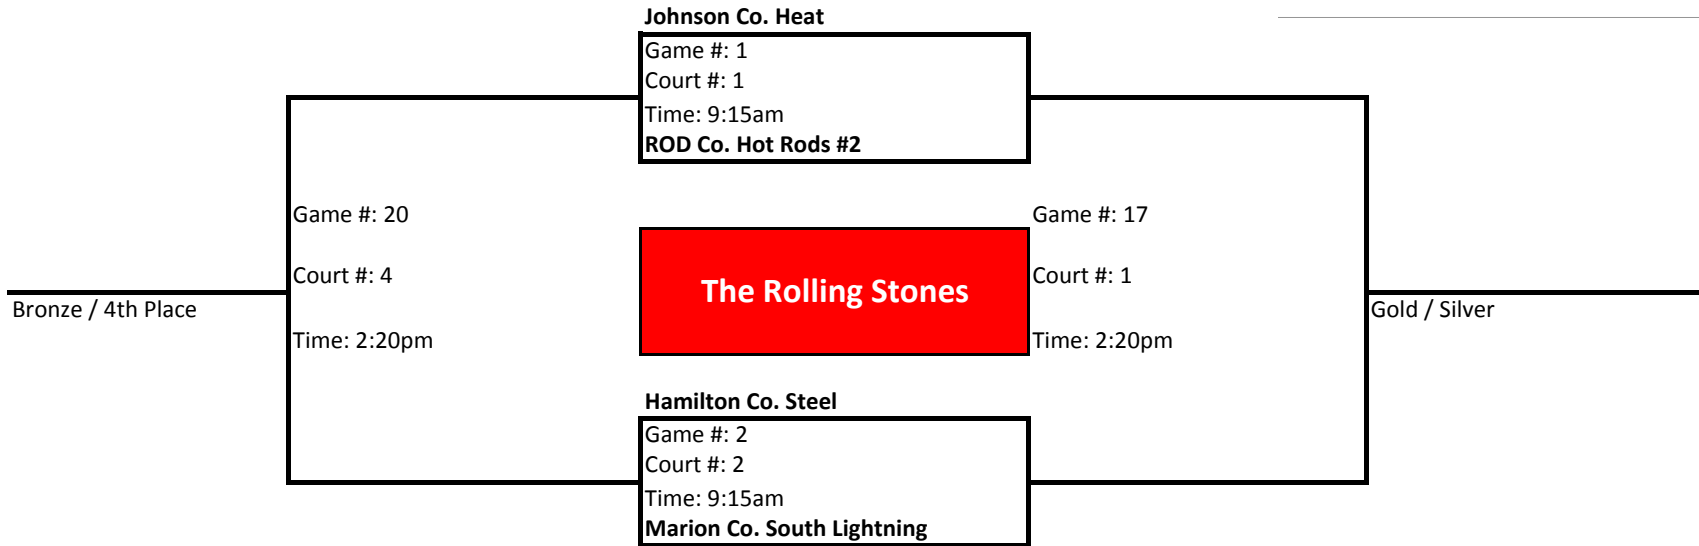

## St. Joe Co. Siples

Game #: 15  
 Court #: 3  
 Time: 1:30pm  
**Delaware Co. Rebels**

## Delaware Co. Rebels

Game #: 23  
 Court #: 3  
 Time: 3:10pm  
**ROD Co. Hot Rods #1**

Team	Record	Score Differential	Place
ROD Co. Hot Rods #1			
St. Joe Co. Siples			
Delaware Co. Rebels			

\*\*\*Awards in round-robin style divisions will be based on team record. If there is a tie based on team record, score differential will be used to determine awards.