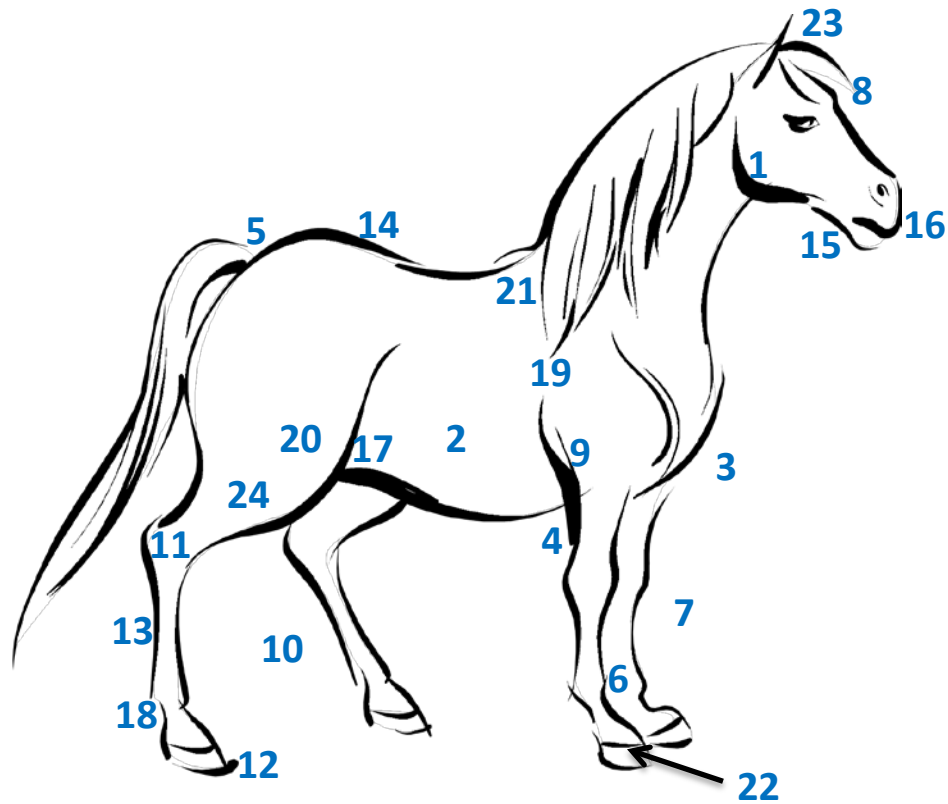

Equestrian: Horse Part Identification

- | | |
|--------------|-----------------|
| 1. Jowl | 13. Cannon |
| 2. Barrel | 14. Loins |
| 3. Chest | 15. Chin Groove |
| 4. Chestnut | 16. Muzzle |
| 5. Dock | 17. Flank |
| 6. Fetlock | 18. Pastern |
| 7. Forelegs | 19. Shoulder |
| 8. Forelock | 20. Stifle |
| 9. Elbow | 21. Withers |
| 10. Hindlegs | 22. Coronet |
| 11. Hock | 23. Poll |
| 12. Hoof | 24. Gaskin |