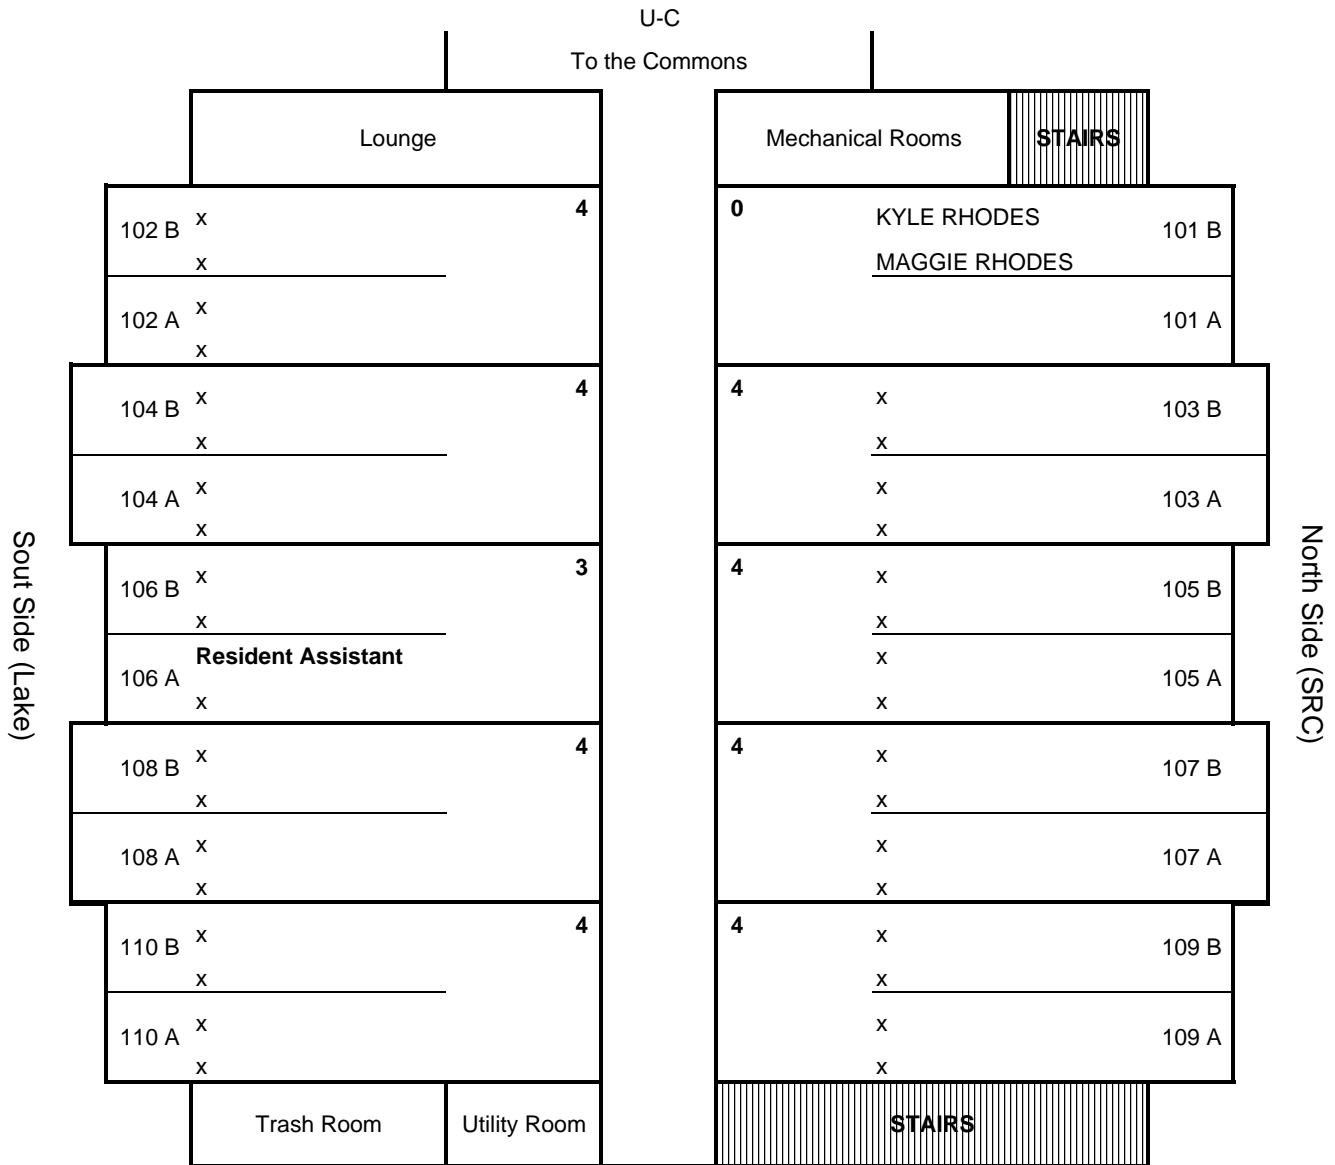

Apartment Style Hall East - 1st

Last Update 5/30/2017 12:03

*** All rooms are junior and senior apartment style.

*** Bedrooms have the following dimensions: Small Bedrooms-11' x 11', Big Bedrooms-11' x 13'

*** Living rooms have the following dimensions: 12' x 14'

Apartment Style Hall East - 2nd

U-C

To the Commons

Last Update 5/30/2017 12:03

*** All rooms are junior and senior apartment style.

*** Bedrooms have the following dimensions: Small Bedrooms-11' x 11', Big Bedrooms-11' x 13'

*** Living rooms have the following dimensions: 12' x 14'

Apartment Style Hall East - 3rd

U-C

To the Commons

Last Update 5/30/2017 12:03

*** All rooms are junior and senior apartment style.

*** Bedrooms have the following dimensions: Small Bedrooms-11' x 11', Big Bedrooms-11' x 13'

*** Living rooms have the following dimensions: 12' x 14'