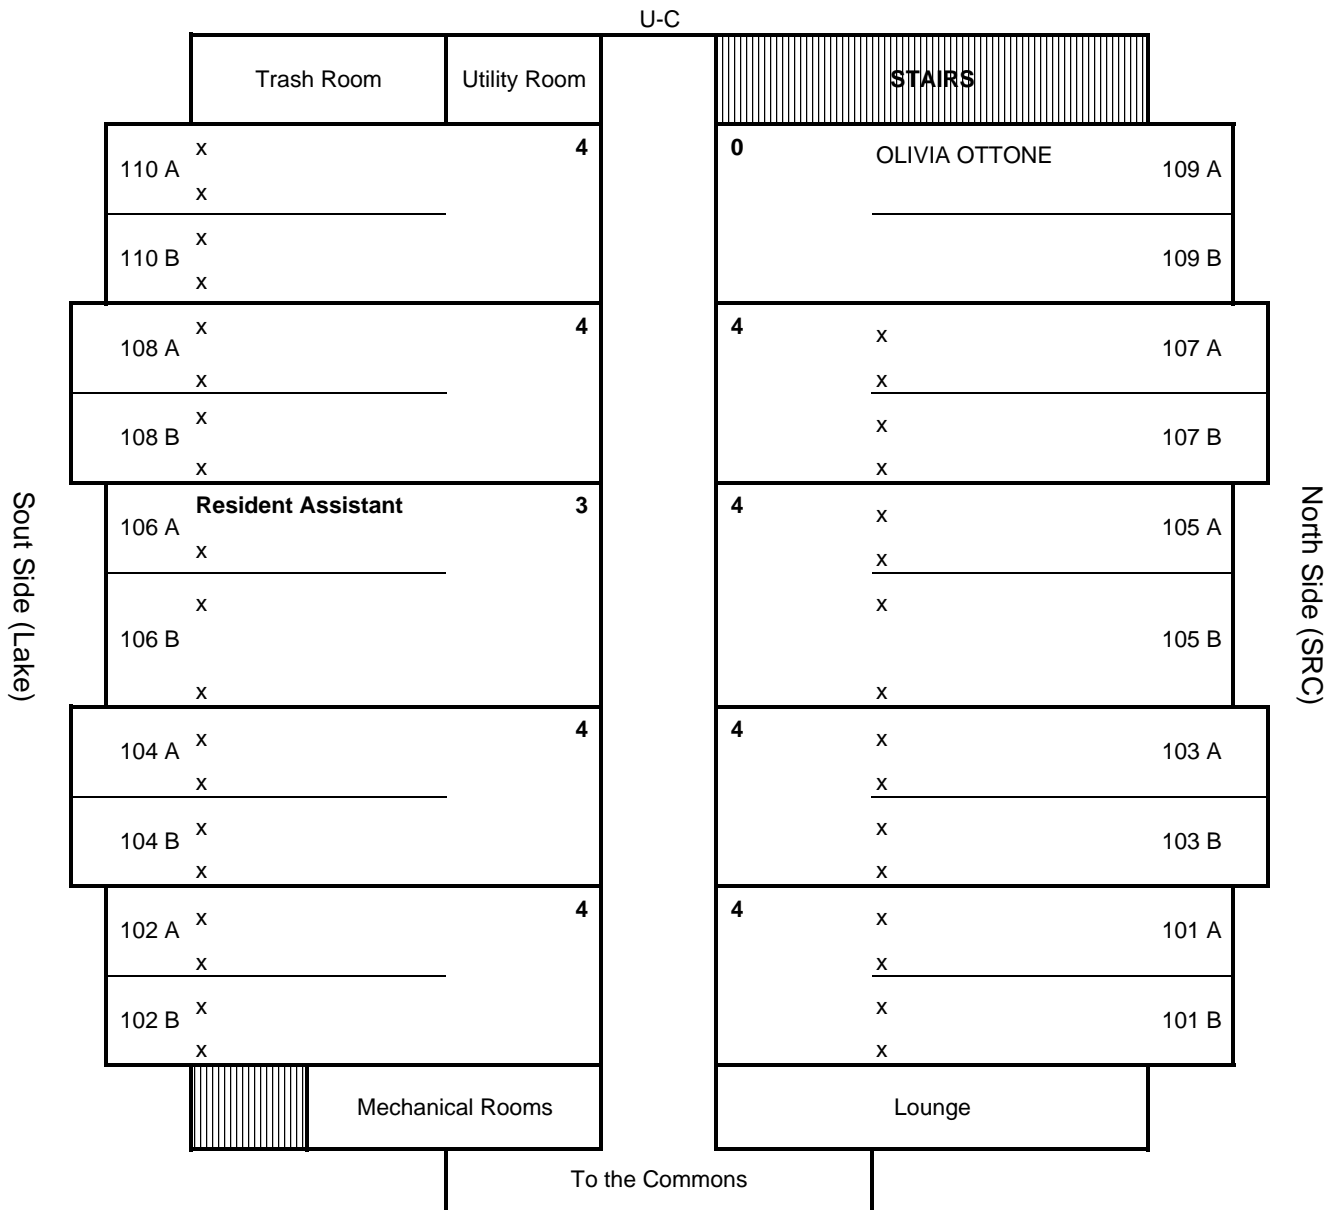

*** Living rooms have the following dimensions: 12' x 14'

Apartment Style Hall East - 3rd

U-C

To the Commons

Last Update 5/30/2017 12:03

*** All rooms are junior and senior apartment style.

*** Bedrooms have the following dimensions: Small Bedrooms-11' x 11', Big Bedrooms-11' x 13'

*** Living rooms have the following dimensions: 12' x 14'

Apartment Style Hall West - 1st

Last Update 5/30/2017 12:03

*** All rooms are junior and senior apartment style.

*** Bedrooms have the following dimensions: Small Bedrooms-11' x 11', Big Bedrooms-11' x 13'

*** Living rooms have the following dimensions: 12' x 14'

Apartment Style Hall West - 2nd

Last Update 5/30/2017 12:03

*** All rooms are junior and senior apartment style.

*** Bedrooms have the following dimensions: Small Bedrooms-11' x 11', Big Bedrooms-11' x 13'

*** Living rooms have the following dimensions: 12' x 14'