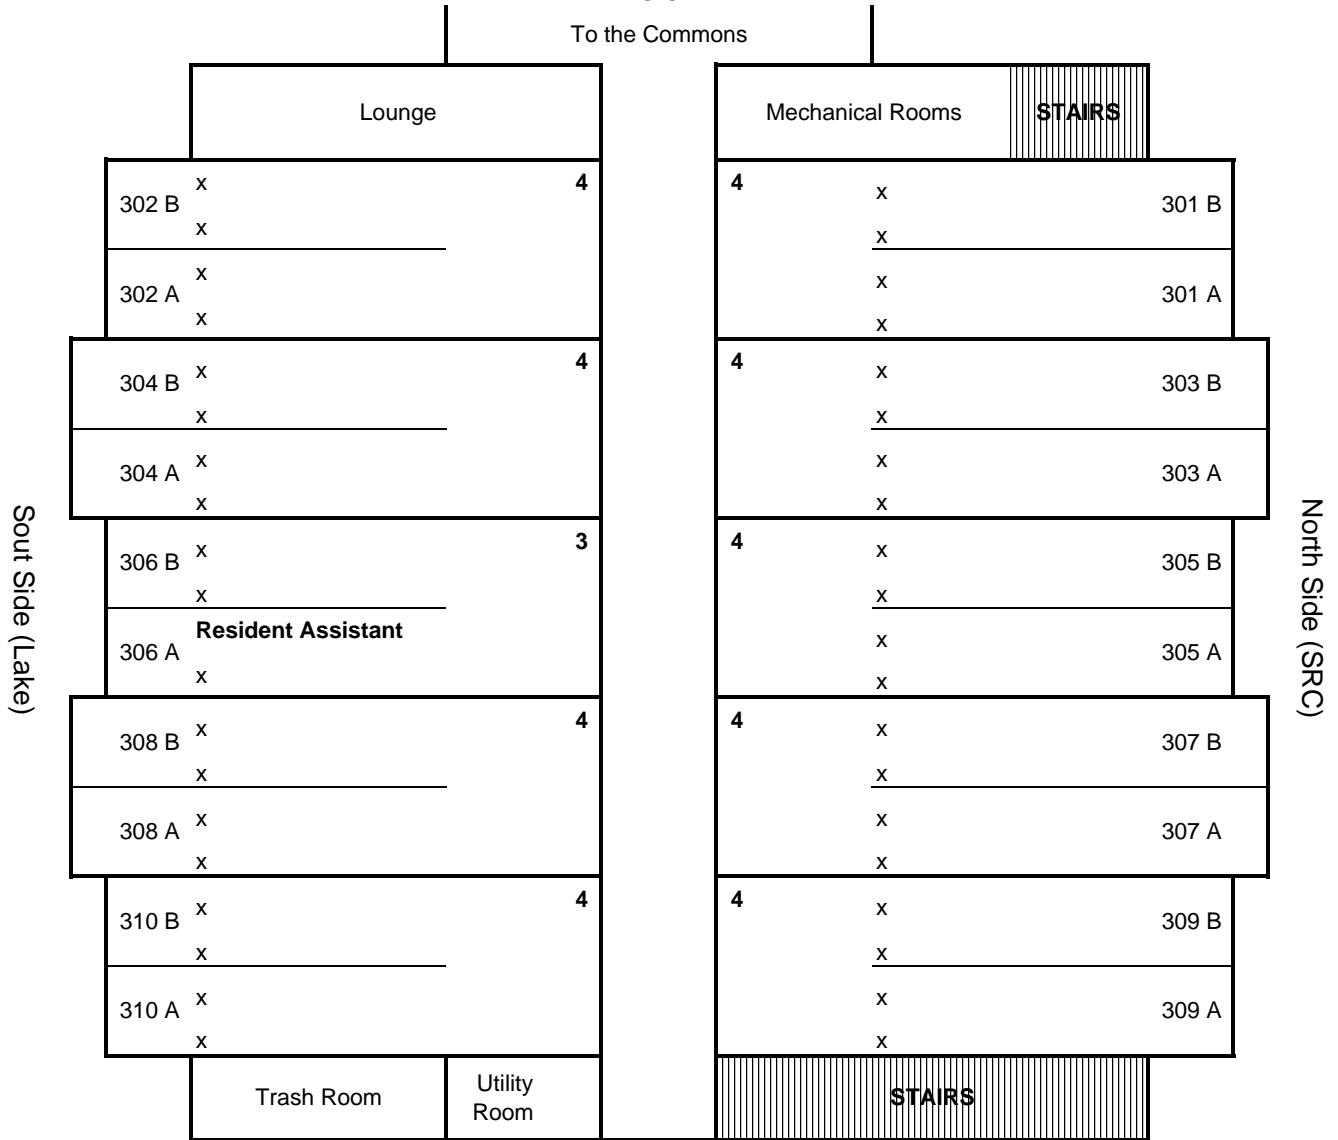

*** Living rooms have the following dimensions: 12' x 14'

Apartment Style Hall East - 2nd

U-C

To the Commons

Last Update 5/30/2017 12:03

*** All rooms are junior and senior apartment style.

*** Bedrooms have the following dimensions: Small Bedrooms-11' x 11', Big Bedrooms-11' x 13'

*** Living rooms have the following dimensions: 12' x 14'

Apartment Style Hall East - 3rd

U-C

To the Commons

Last Update 5/30/2017 12:03

*** All rooms are junior and senior apartment style.

*** Bedrooms have the following dimensions: Small Bedrooms-11' x 11', Big Bedrooms-11' x 13'

*** Living rooms have the following dimensions: 12' x 14'

Apartment Style Hall West - 2nd

Last Update 5/30/2017 12:03

*** All rooms are junior and senior apartment style.

*** Bedrooms have the following dimensions: Small Bedrooms-11' x 11', Big Bedrooms-11' x 13'

*** Living rooms have the following dimensions: 12' x 14'