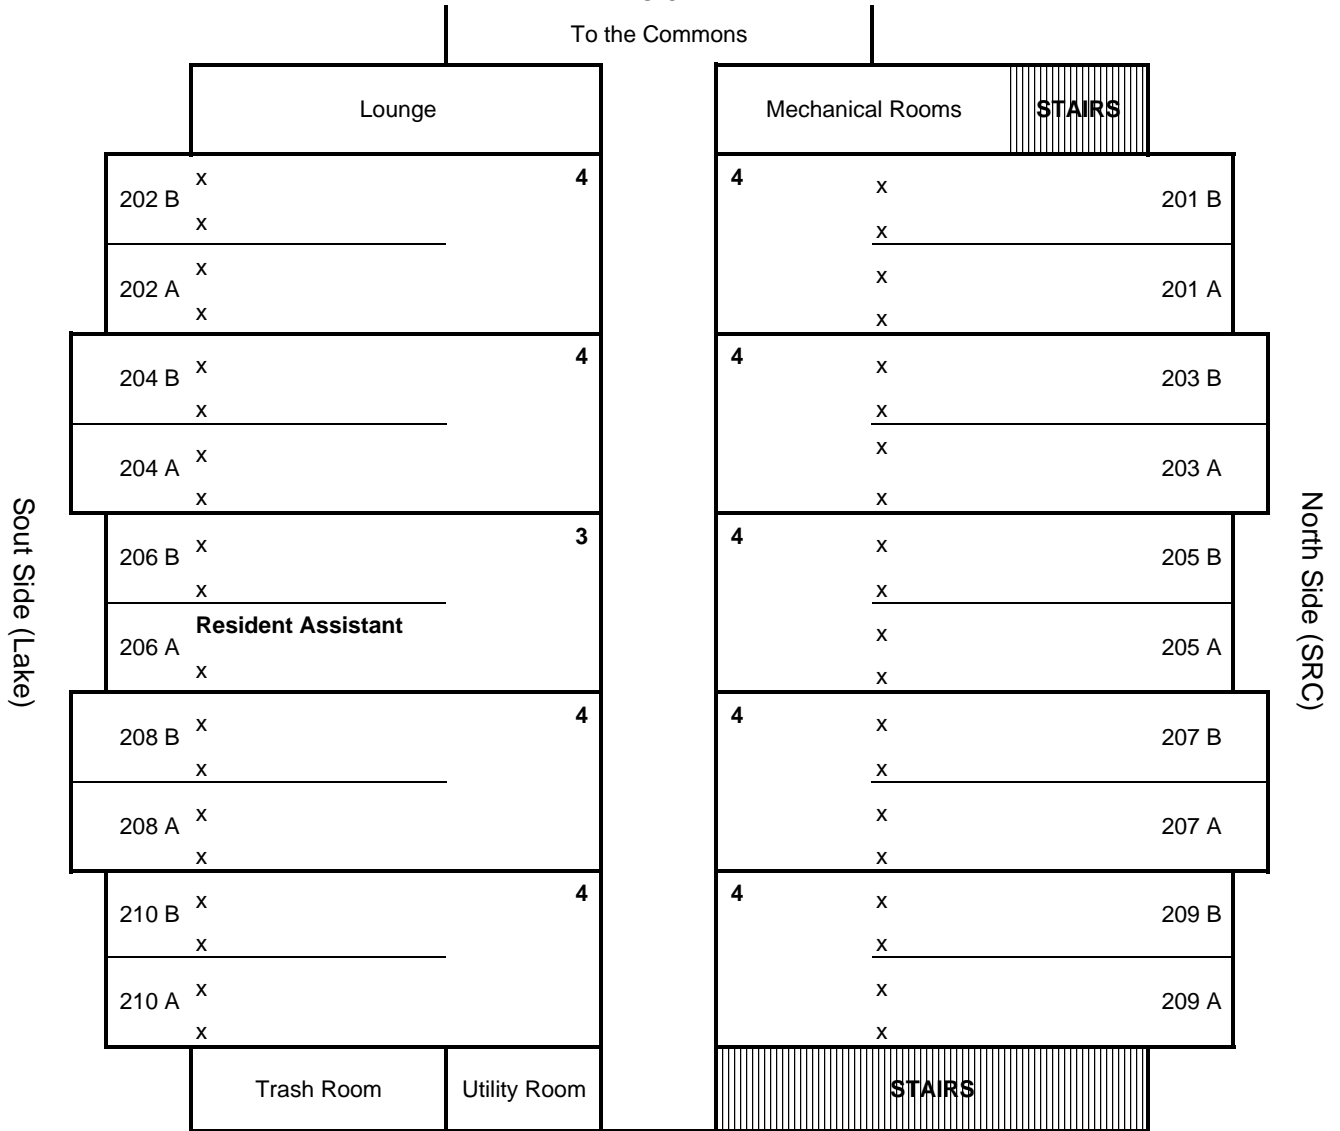

Apartment Style Hall East - 1st

Last Update 5/30/2017 12:03

*** All rooms are junior and senior apartment style.

*** Bedrooms have the following dimensions: Small Bedrooms-11' x 11', Big Bedrooms-11' x 13'

*** Living rooms have the following dimensions: 12' x 14'

Apartment Style Hall East - 2nd

U-C

To the Commons

Last Update 5/30/2017 12:03

*** All rooms are junior and senior apartment style.

*** Bedrooms have the following dimensions: Small Bedrooms-11' x 11', Big Bedrooms-11' x 13'

*** Living rooms have the following dimensions: 12' x 14'

Apartment Style Hall East - 3rd

U-C

To the Commons

Last Update 5/30/2017 12:03

*** All rooms are junior and senior apartment style.

*** Bedrooms have the following dimensions: Small Bedrooms-11' x 11', Big Bedrooms-11' x 13'

*** Living rooms have the following dimensions: 12' x 14'