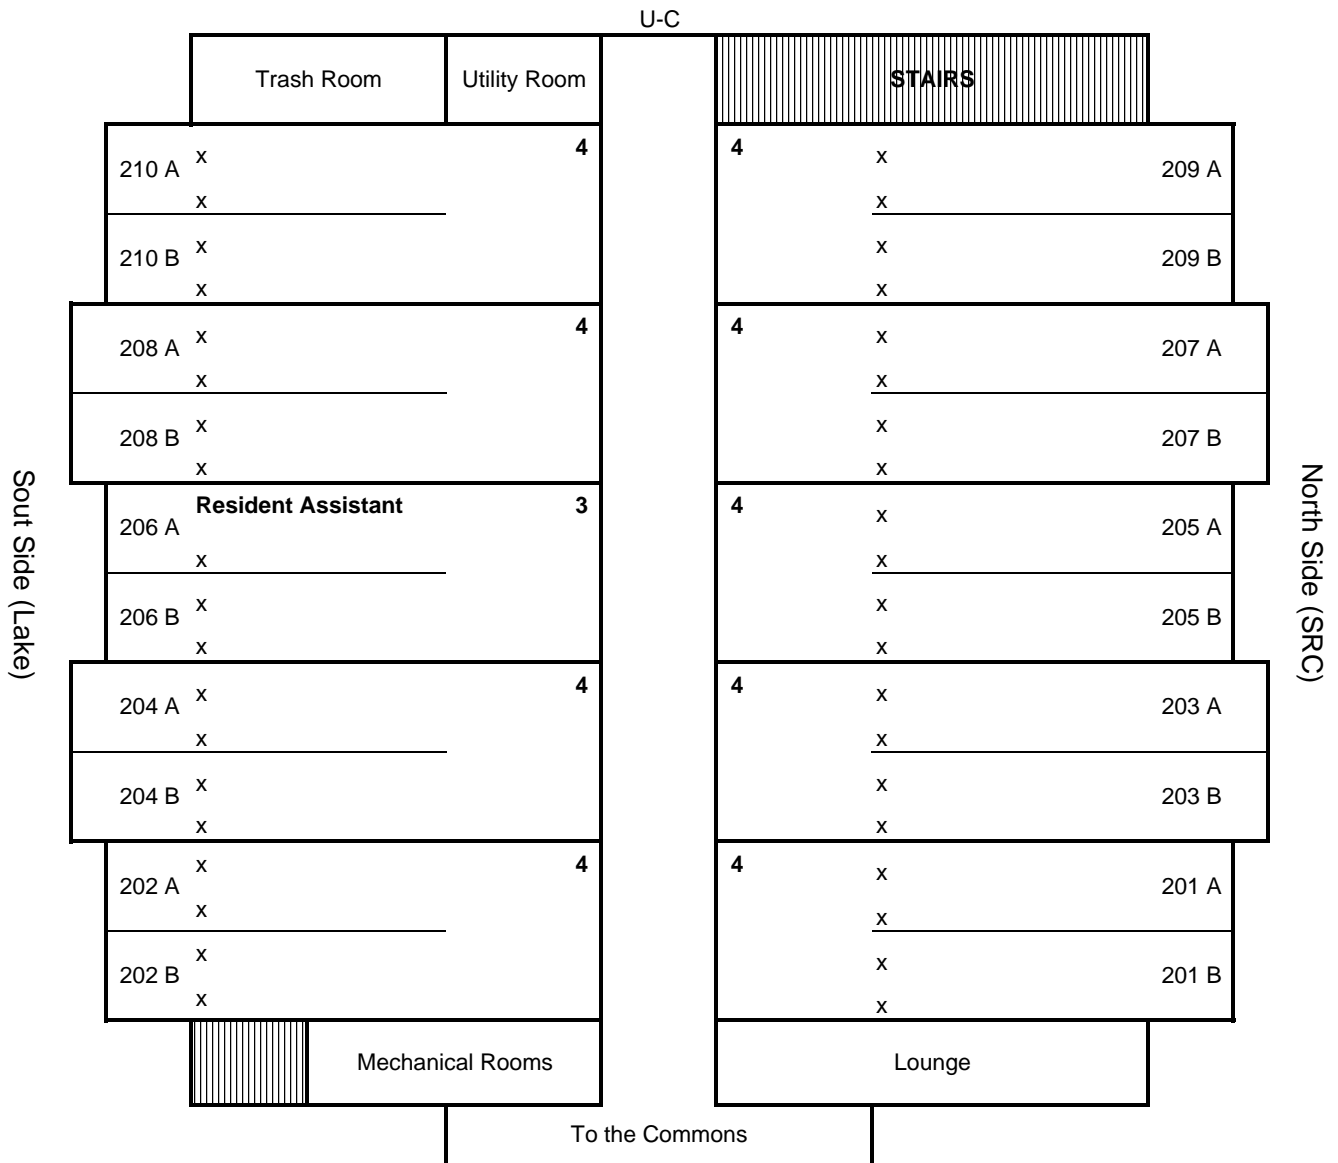

*** Living rooms have the following dimensions: 12' x 14'

Apartment Style Hall East - 3rd

U-C

To the Commons

Last Update 5/30/2017 12:03

*** All rooms are junior and senior apartment style.

*** Bedrooms have the following dimensions: Small Bedrooms-11' x 11', Big Bedrooms-11' x 13'

*** Living rooms have the following dimensions: 12' x 14'

Apartment Style Hall West - 1st

Last Update 5/30/2017 12:03

*** All rooms are junior and senior apartment style.

*** Bedrooms have the following dimensions: Small Bedrooms-11' x 11', Big Bedrooms-11' x 13'

*** Living rooms have the following dimensions: 12' x 14'

Apartment Style Hall West - 2nd

Last Update 5/30/2017 12:03

*** All rooms are junior and senior apartment style.

*** Bedrooms have the following dimensions: Small Bedrooms-11' x 11', Big Bedrooms-11' x 13'

*** Living rooms have the following dimensions: 12' x 14'